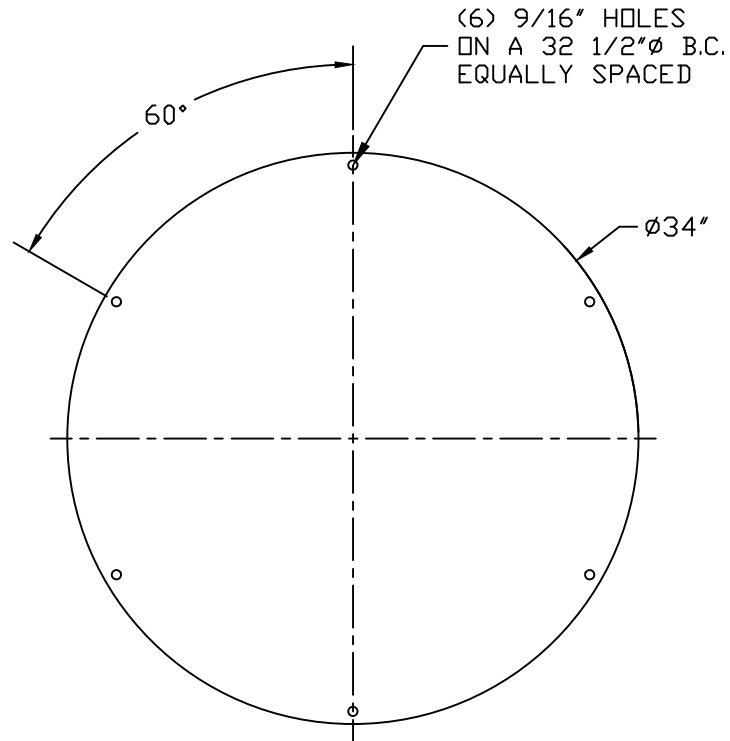

PART/PRINT NO. LB-3000	PART DESCRIPTION ROUND SOLID COVER	DATE 06/17/16
---------------------------	---------------------------------------	------------------

THIS DRAWING IS THE SOLE PROPERTY OF AK INDUSTRIES INC.