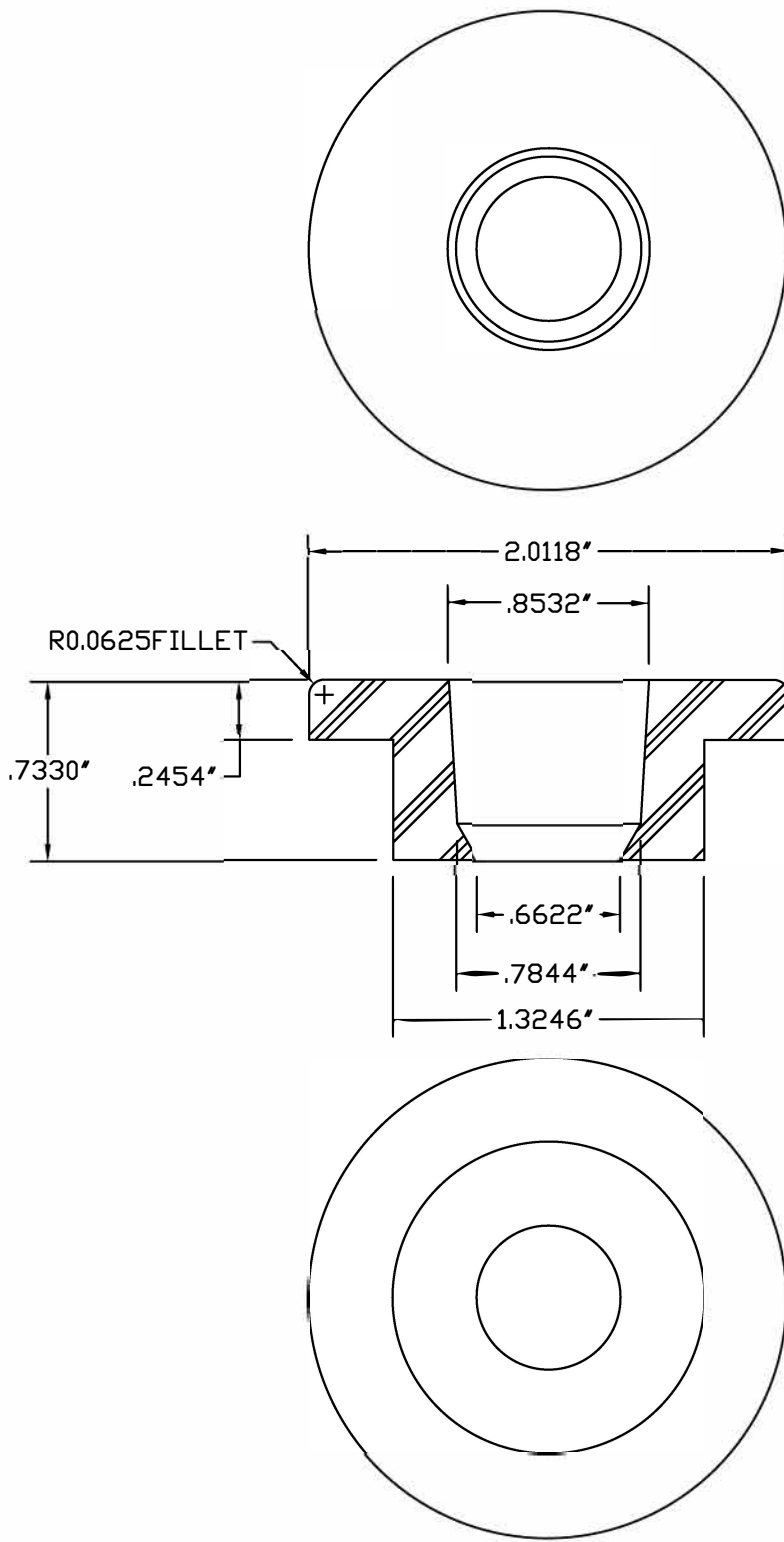

PART/PRINT #:

PART DESCRIPTION:

SCALE:

REVISION:

DATE:

AKP10010

ADAPTAFLEX 0.50"

NOT TO SCALE

002

12/27/02

THIS DRAWING IS THE SOLE PROPERTY OF AK INDUSTRIES INC.

DRAINAGE SOLUTIONS, INC

(317) 346-4110

www.drainagesolutionsinc.com

B.O.M

AKR50030 AAF 1/2" ADAPTAFLEX