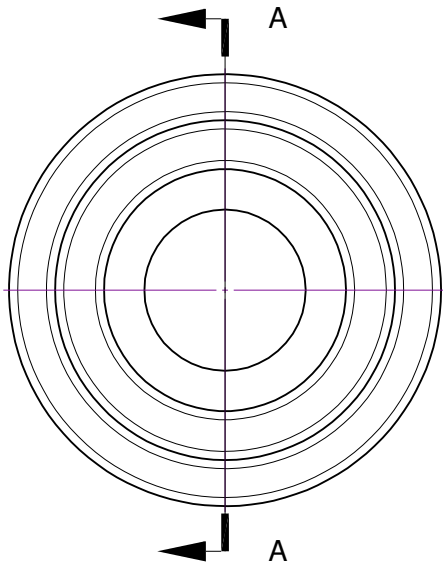

(317)346-4110
www.drainagesolutionsinc.com

DRAINAGE
SOLUTIONS, INC

Section A-A

BEE VALVE, INC		
TITLE/DESC X STYLE CAM ADAPTER		
MATERIAL PVC		REV
THIS DOCUMENT CONTAINS PROPRIETARY INFORMATION AND MAY NOT BE DISCLOSED TO OTHERS FOR ANY PURPOSE, NOR USED FOR MANUFACTURING PURPOSES WITHOUT THE WRITTEN PERMISSION OF BEE VALVE INC	DATE 04/18/16	PART NO 050-X