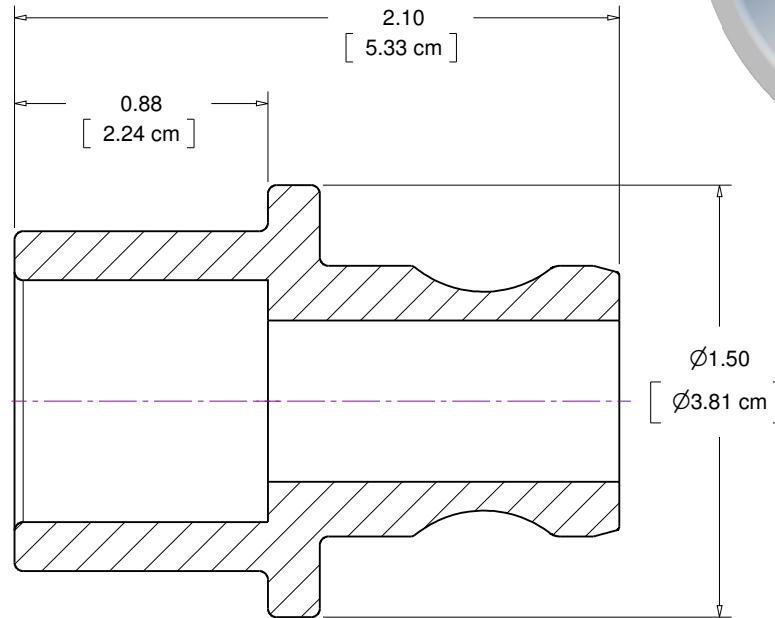

(317)346-4110
www.drainagesolutionsinc.com

DRAINAGE
SOLUTIONS, INC

Section A-A

BEE VALVE, INC		
TITLE/DESC X STYLE CAM ADAPTER		
MATERIAL PVC		REV
THIS DOCUMENT CONTAINS PROPRIETARY INFORMATION AND MAY NOT BE DISCLOSED TO OTHERS FOR ANY PURPOSE, NOR USED FOR MANUFACTURING PURPOSES WITHOUT THE WRITTEN PERMISSION OF BEE VALVE INC	DATE 04/18/16	PART NO 050-X