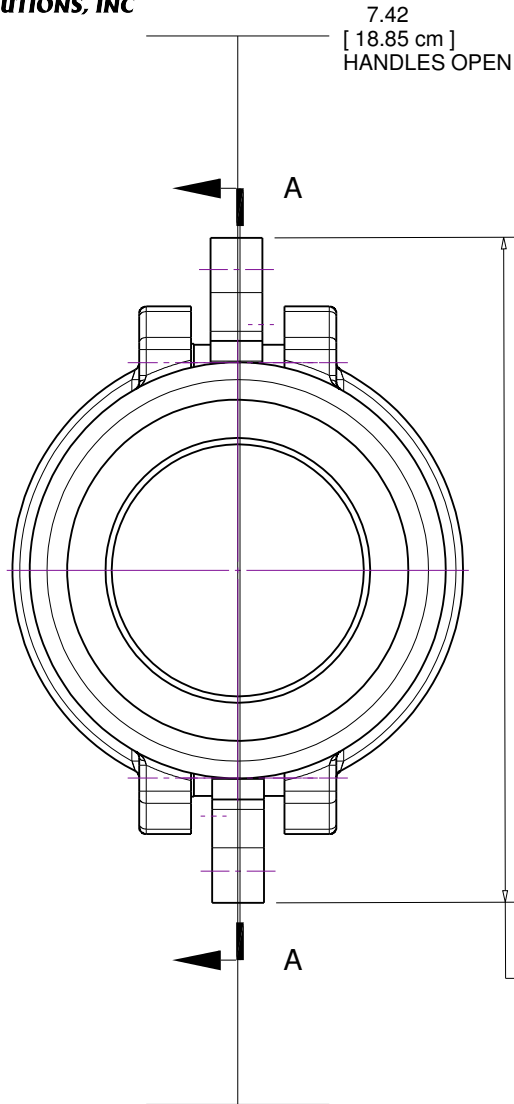

(317) 346-4110  
www.drainagesolutionsinc.com

**DRAINAGE**  
SOLUTIONS, INC

**Section A-A**

<b>BEE VALVE, INC</b>		
TITLE/DESC		
<b>Y STYLE CAM COUPLER</b>		MATERIAL PVC
DATE 04/21/16	PART NO <b>200-Y</b>	REV