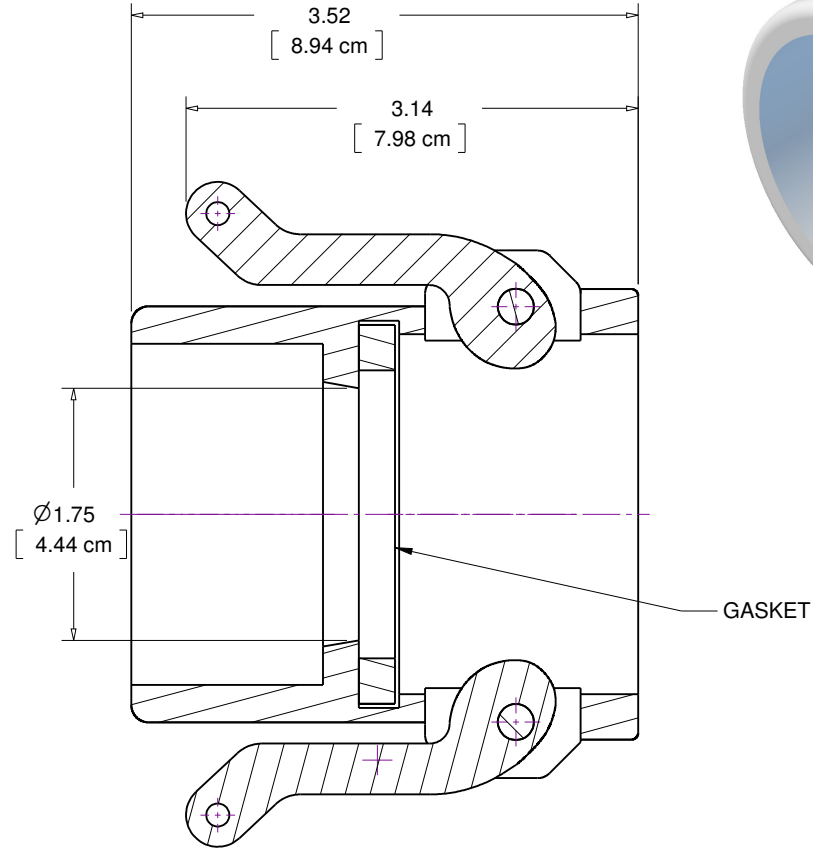

(317) 346-4110  
www.drainagesolutionsinc.com

**DRAINAGE**  
SOLUTIONS, INC

**Section A-A**

<b>BEE VALVE, INC</b>		
TITLE/DESC		
<b>Y STYLE CAM COUPLER</b>		MATERIAL PVC
DATE 04/21/16	PART NO <b>200-Y</b>	REV