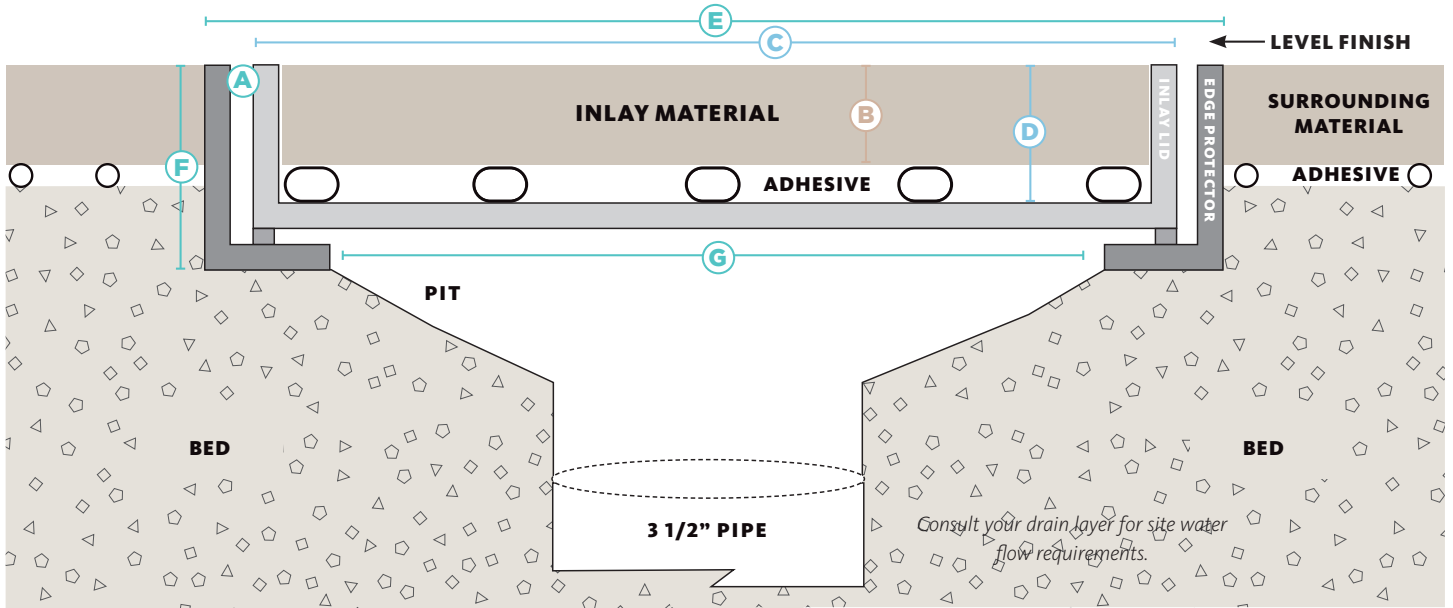

HIDE KIT SERIES

(317)346-4110
drainagesolutionsinc.com

DRAIN COVERS

DRAINAGE SOLUTIONS, INC

H I D E®

CROSS SECTION VIEW OF COMPLETED DRAIN COVER INSTALL

12" Drain Cover Kit

HIDE KIT PRODUCT ORDER CODE	MATERIAL THICKNESS			INLAY LID		EDGE PROTECTOR FRAME		
	mm	cm	INCH	SIZE	INTERNAL DEPTH	SIZE	EXTERNAL DEPTH	UNDERSIDE OPENING
A	B			C	D	E	F	G
HDC12.5-0.4	8-11	1	3/8" - 1/2"	12" sq.	1/2"	12 1/4" sq.	7/8"	10 1/4" sq.
HDC12.5-0.8	15-22	2	5/8" - 7/8"		7/8"			
HDC12.5-1.2	25-32	3	1" - 1 1/4"		1 1/4"			
HDC12.5-1.6	35-42	4	1 3/8" - 1 5/8"		1 5/8"			

DRAIN COVER CONCRETE WET-POUR

HDCON12.5-1.6	43	4	1 3/8" - 1 5/8"	12" sq.	1 5/8"	12 1/4" sq.	2"	10 1/4" sq.
---------------	----	---	-----------------	---------	--------	-------------	----	-------------

Beautify your patio area with HIDE® Drain Covers

HIDE PRODUCTS INCLUDE

SKIMMER BOX COVERS

CONCRETE WET-POUR

ACCESS COVERS

DRAIN COVERS

HIDE products are recommended for use in pedestrian traffic areas only.