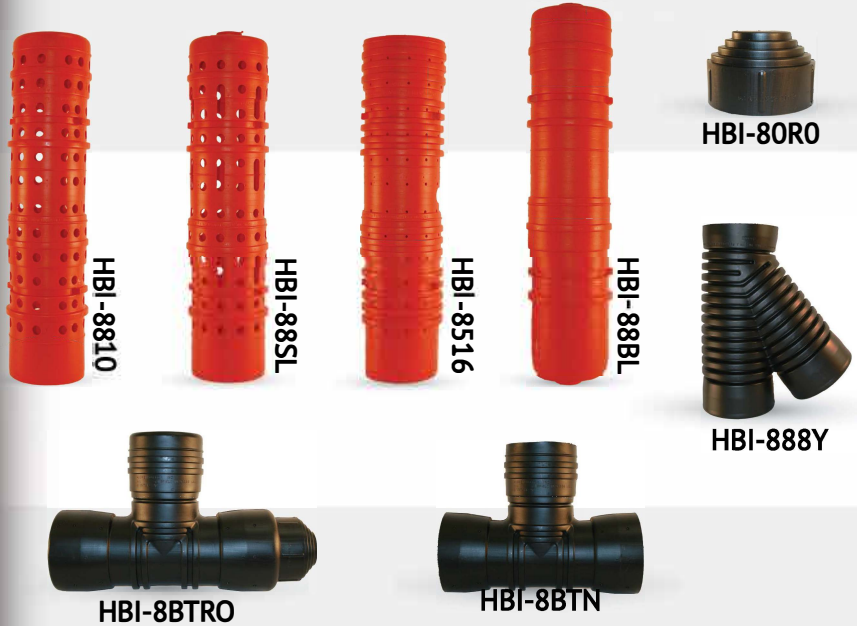

8 Inch Inlet Series