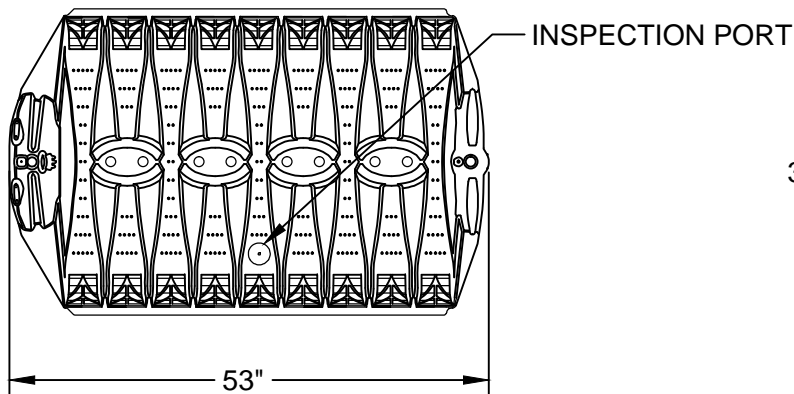

INFILTRATOR WATER TECHNOLOGIES
QUICK4 PLUS STANDARD LOW PROFILE CHAMBER
PRODUCT SPECIFICATIONS
 (NOT TO SCALE)

TOP VIEW

QUICK4 PLUS ALL-IN-ONE END CAP

QUICK4 PLUS END CAP

SIDE VIEW

END VIEW

*ALL VIEWS = INSTALLED LENGTHS

(317) 346-4110

www.drainagesolutionsinc.com

 INFILTRATOR water technologies		
INFILTRATOR WATER TECHNOLOGIES 4 Business Park Rd. Old Saybrook, CT 06475 (800) 221-4436		
QUICK4 PLUS STANDARD LOW PROFILE CHAMBER PRODUCT SPECIFICATIONS		
Drawn by: EMB		Date: 05/20/2015
Scale: NOT TO SCALE	Checked by: DFH	Sheet: 1 of 1