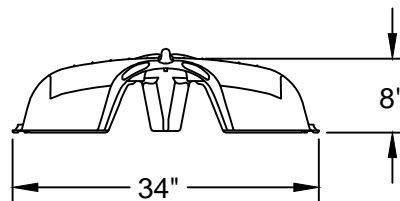

INFILTRATOR WATER TECHNOLOGIES
QUICK4 PLUS STANDARD LOW PROFILE CHAMBER
PRODUCT SPECIFICATIONS
 (NOT TO SCALE)

TOP VIEW

QUICK4 PLUS ALL-IN-ONE END CAP

QUICK4 PLUS END CAP

SIDE VIEW

END VIEW

*ALL VIEWS = INSTALLED LENGTHS