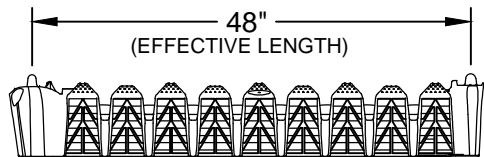

INFILTRATOR WATER TECHNOLOGIES
QUICK4 PLUS STANDARD LOW PROFILE CHAMBER
PRODUCT SPECIFICATIONS
 (NOT TO SCALE)

TOP VIEW

QUICK4 PLUS ALL-IN-ONE END CAP

QUICK4 PLUS END CAP

SIDE VIEW

END VIEW

*ALL VIEWS = INSTALLED LENGTHS

(317) 346-4110

www.drainagesolutionsinc.com

 INFILTRATOR water technologies		
INFILTRATOR WATER TECHNOLOGIES 4 Business Park Rd. Old Saybrook, CT 06475 (800) 221-4436		
QUICK4 PLUS STANDARD LOW PROFILE CHAMBER PRODUCT SPECIFICATIONS		
Drawn by: EMB		Date: 05/20/2015
Scale: NOT TO SCALE	Checked by: DFH	Sheet: 1 of 1