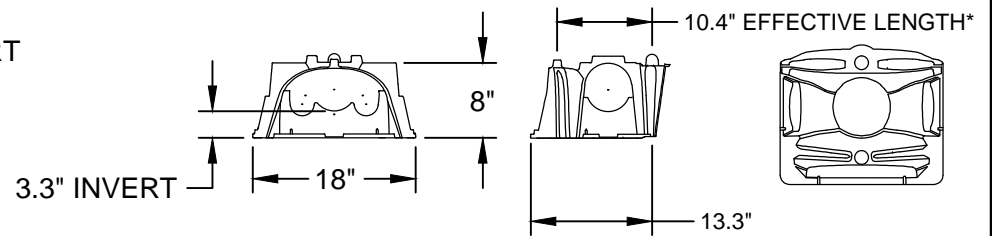

INFILTRATOR WATER TECHNOLOGIES
QUICK4 PLUS STANDARD LOW PROFILE CHAMBER
PRODUCT SPECIFICATIONS
 (NOT TO SCALE)

TOP VIEW

QUICK4 PLUS ALL-IN-ONE END CAP

QUICK4 PLUS END CAP

SIDE VIEW

END VIEW

*ALL VIEWS = INSTALLED LENGTHS

(317) 346-4110

www.drainagesolutionsinc.com

 INFILTRATOR water technologies		
INFILTRATOR WATER TECHNOLOGIES 4 Business Park Rd. Old Saybrook, CT 06475 (800) 221-4436		
QUICK4 PLUS STANDARD LOW PROFILE CHAMBER PRODUCT SPECIFICATIONS		
Drawn by: EMB		Date: 05/20/2015
Scale: NOT TO SCALE	Checked by: DFH	Sheet: 1 of 1