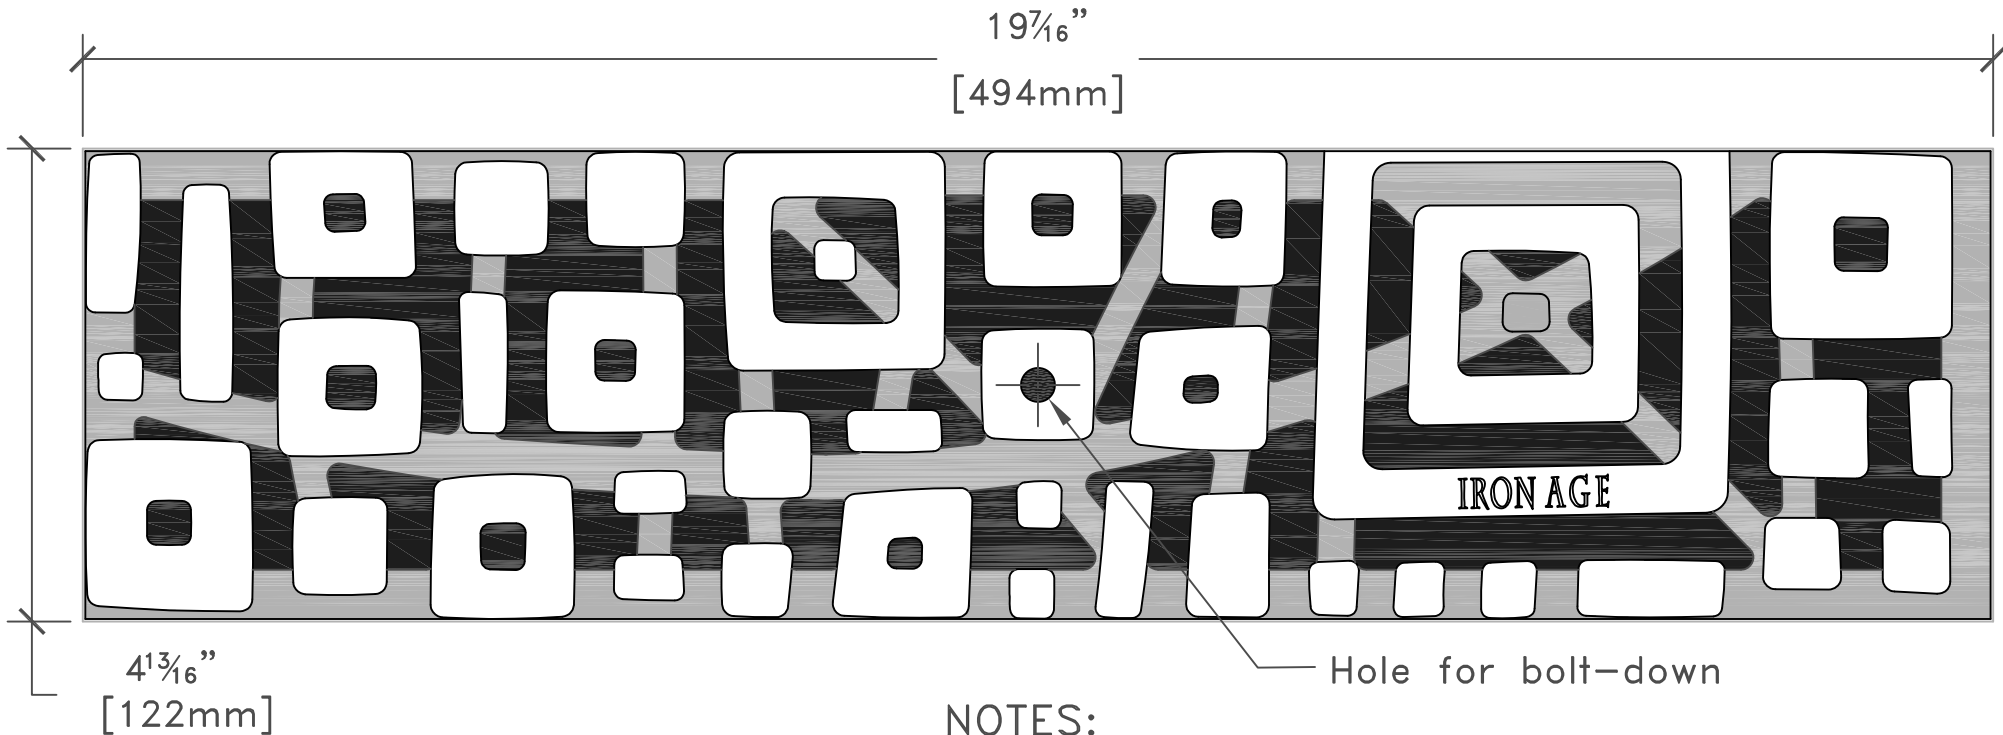

### 3 GRATES ARRAYED

TOP

#### NOTES:

1. Material: cast iron
2. Natural finish
3. Total thickness:  $13/16$ "
4. Fits drain channels manufactured by:
5. No openings greater than  $1/2$ "
6. Due to casting inconsistencies all dimensions are nominal.

**IRON AGE**  
DESIGNS

(317)346-4110  
www.drainagesolutionsinc.com

ABT® PolyDrain®  
ACO™ K100/K100S, KS100  
MEA® 1000 Series

© 2009 Iron Age Designs

Sunset 5"x20" Trench Grate drawn by: CD  
scale: NTS  
drawing no. SUS.A.05x20 date: 01/01/09