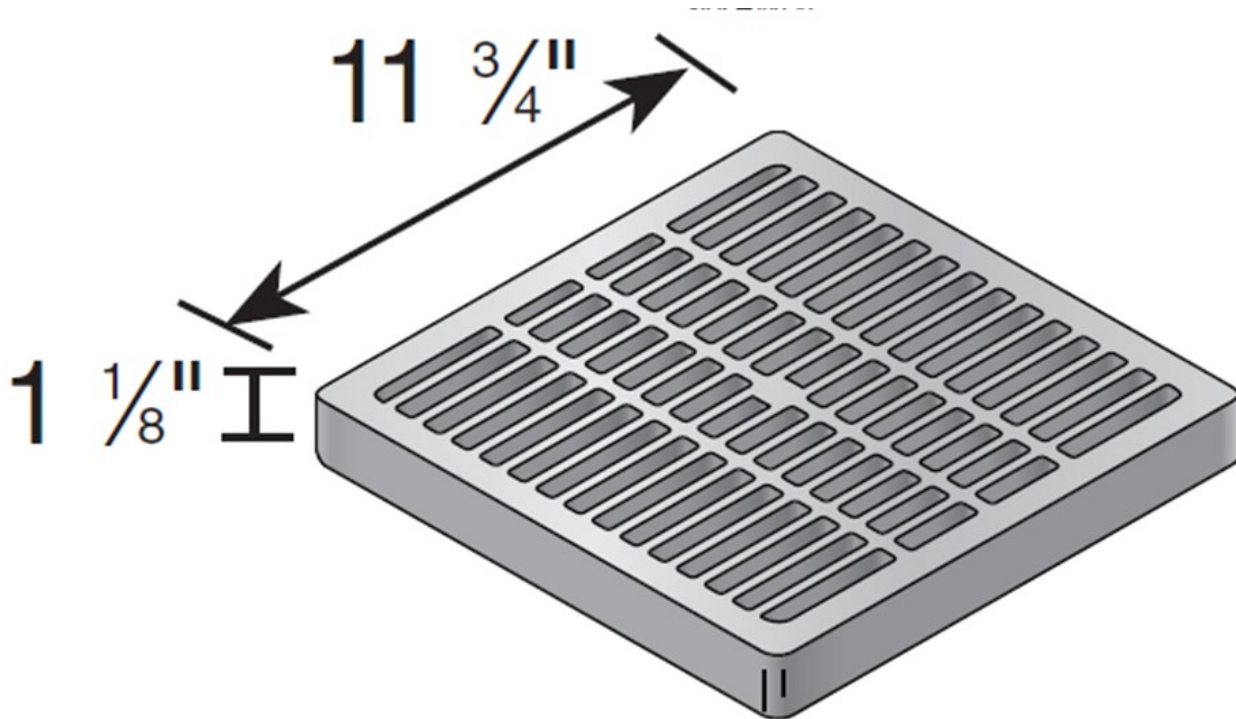

## 1230B Square Brass Grate

Part #: 1230B  
 Material: Brass  
 Color: Brass  
 Fits: Catch Basin Part# 1200 BKIT, 1200, 1203,  
 1204, 1216, 1217, 1221, 1222, & 1230  
 Grate Opening: 3/8"  
 Open Surface Area: 50.76 Sq. Inches  
 Head Pressure / Flow Rate:  
Head ( inches) - Max Flow  
 1.0" = 185.47 GPM  
 0.5" = 131.14 GPM  
 Weight Per Each: 9.24 lbs.