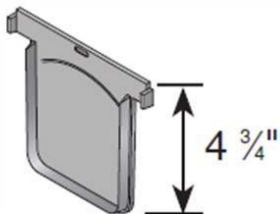

5" x 1 Meter Deep Profile Channel Accessories

**DRAINAGE
SOLUTIONS, INC**

(317)346-4110

www.drainagesolutionsinc.com

Part No.	Description	Color	Pkg. Qty.	Wt. Ea. (lbs.)	Product Class	Specifications
811	5" Deep Profile 3" S&D Pipe Hub & 4" S&D Fitting SPT End Outlet	Light Gray	10	0.40	25IN	NDS #811, 5" Wide Deep Profile high impact PVC End Outlet.

Part No.	Description	Color	Qty.	(lbs.)	Class	Specifications
813	5" Deep Profile End Cap/3" S&D Hub & 4" S&D SPT Knock Out End Outlet	Light Gray	10	0.40	25IN	NDS #813, 5" Wide Deep Profile high impact PVC End Cap/End Outlet.

Part No.	Description	Color	Pkg. Qty.	Wt. Ea. (lbs.)	Product Class	Specifications
812	5" Deep Profile End Cap	Light Gray	10	0.20	25IN	NDS #812, 5" Wide Deep Profile high impact PVC End Cap.