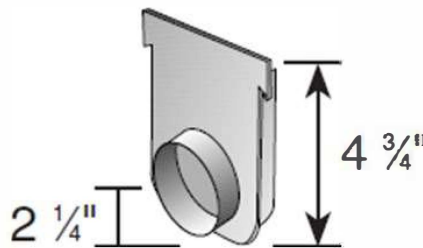

5" x 1 Meter Deep Profile Channel Accessories

**DRAINAGE
SOLUTIONS, INC**

(317)346-4110

www.drainagesolutionsinc.com

Part No.	Description	Color	Pkg. Qty.	Wt. Ea. (lbs.)	Product Class	Specifications
811	5" Deep Profile 3" S&D Pipe Hub & 4" S&D Fitting SPT End Outlet	Light Gray	10	0.40	25IN	NDS #811, 5" Wide Deep Profile high impact PVC End Outlet.

Part No.	Description	Color	Qty.	(lbs.)	Class	Specifications
813	5" Deep Profile End Cap/3" S&D Hub & 4" S&D SPT Knock Out End Outlet	Light Gray	10	0.40	25IN	NDS #813, 5" Wide Deep Profile high impact PVC End Cap/End Outlet.

Part No.	Description	Color	Pkg. Qty.	Wt. Ea. (lbs.)	Product Class	Specifications
812	5" Deep Profile End Cap	Light Gray	10	0.20	25IN	NDS #812, 5" Wide Deep Profile high impact PVC End Cap.