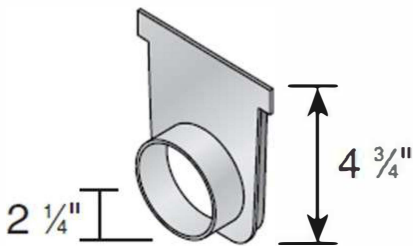

5" x 1 Meter Deep Profile Channel Accessories

**DRAINAGE
SOLUTIONS, INC**

(317)346-4110

www.drainagesolutionsinc.com

Part No.	Description	Color	Pkg. Qty.	Wt. Ea. (lbs.)	Product Class	Specifications
811	5" Deep Profile 3" S&D Pipe Hub & 4" S&D Fitting SPT End Outlet	Light Gray	10	0.40	25IN	NDS #811, 5" Wide Deep Profile high impact PVC End Outlet.

Part No.	Description	Color	Qty.	(lbs.)	Class	Specifications
813	5" Deep Profile End Cap/3" S&D Hub & 4" S&D SPT Knock Out End Outlet	Light Gray	10	0.40	25IN	NDS #813, 5" Wide Deep Profile high impact PVC End Cap/End Outlet.

Part No.	Description	Color	Pkg. Qty.	Wt. Ea. (lbs.)	Product Class	Specifications
812	5" Deep Profile End Cap	Light Gray	10	0.20	25IN	NDS #812, 5" Wide Deep Profile high impact PVC End Cap.