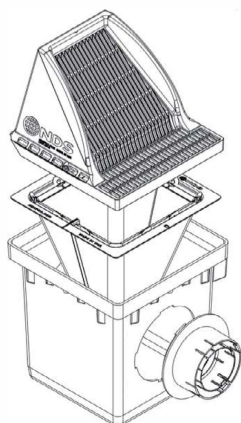

With Low-Profile Adapter

Use when:

- Trees overhang the roof
- Gutters lack leaf screens

Downspout Defender

900DSG	9"x9"
1200DSG	12"x12"

Low-Profile Adapter

930	9"x9"
1230	12"x12"

Outlet Adapter

1243	Fits 3" and 4" pipe & fittings
------	--------------------------------

Fitting Elbow

3P02	3" S&D 90°
4P02	4" S&D 90°
4PVAF	4" S&D 0-90°

With Catch Basin & Filter

Use when:

- Many trees overhang the roof
- Dry well or infiltration trench downstream

Downspout Defender

900DSG	9"x9"
1200DSG	12"x12"

Catch Basin Filter

900F	9"x9"
1200F	12"x12"

Catch Basin

900	9"x9"
1200	12"x12"

Outlet Plug

1206	Fits catch basin openings
------	---------------------------

NDS Downspout Adapters are available in straight and offset alignments and fit downspouts from 2" x 3" to 4" x 6" and round drainage pipes from 3" to 6".

An overflow will direct any backed-up flows away from the foundation wall. The grate can then be removed to clear the clog.