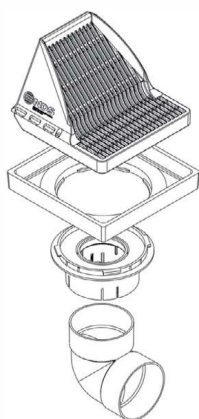

(317)346-4110

DRAINAGE SOLUTIONS, INC www.drainagesolutionsinc.com

Downspout Solutions

Downspout Defender Grate

Self-cleaning Downspout Defender Grate prevents debris from entering and clogging the drainage system. Sidewalls prevent splashing and angled grate face accepts even the heaviest flows: 9" for downspouts 2" to 4" round or square; and 12" for downspouts up to 6". Use with basin and filter to prevent even the smallest debris from entering and clogging the drainage system, critical when dry wells or infiltration trenches are part of the downstream drainage system.

With Low-Profile Adapter

Use when:

- Trees overhang the roof
- Gutters lack leaf screens

Downspout Defender

900DSG	9"x9"
1200DSG	12"x12"

Low-Profile Adapter

930	9"x9"
1230	12"x12"

Outlet Adapter

1243	Fits 3" and 4" pipe & fittings
------	--------------------------------

Fitting Elbow

3P02	3" S&D 90°
4P02	4" S&D 90°
4PVAF	4" S&D 0-90°

With Catch Basin & Filter

Use when:

- Many trees overhang the roof
- Dry well or infiltration trench downstream

NDS Downspout Adapters are available in straight and offset alignments and fit downspouts from 2" x 3" to 4" x 6" and round drainage pipes from 3" to 6".

An overflow will direct any backed-up flows away from the foundation wall. The grate can then be removed to clear the clog.