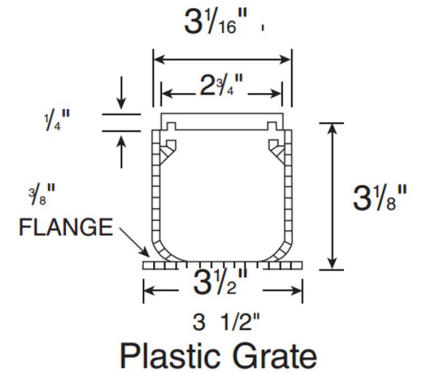

## 6 FT. MINI CHANNEL DRAIN

Material: UV Protected PVC

Colors: Grey (500) Sand (500S)

Fits: Mini Channel Grates: White (540), Gray (541), Green (542), Black (543), Sand (544), Brick Red (551)