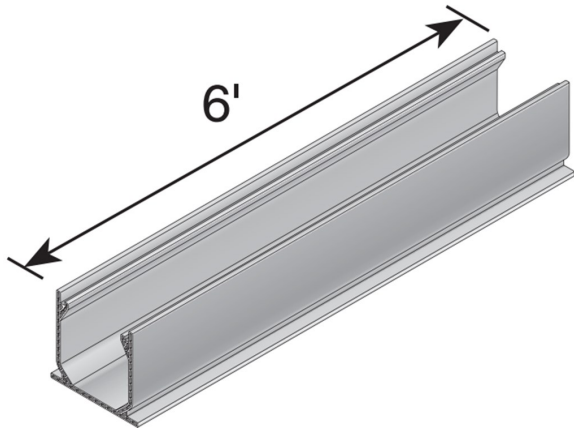

## 6 FT. MINI CHANNEL DRAIN

Material: UV Protected PVC

Colors: Grey (500) Sand (500S)

Fits: Mini Channel Grates: White (540), Gray (541), Green (542), Black (543), Sand (544), Brick Red (551)