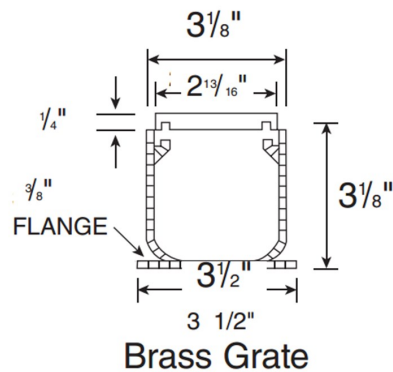

## 6 FT. MINI CHANNEL DRAIN

Material: UV Protected PVC

Colors: Grey (500) Sand (500S)

Fits: Mini Channel Grates: White (540), Gray (541), Green (542), Black (543), Sand (544), Brick Red (551)