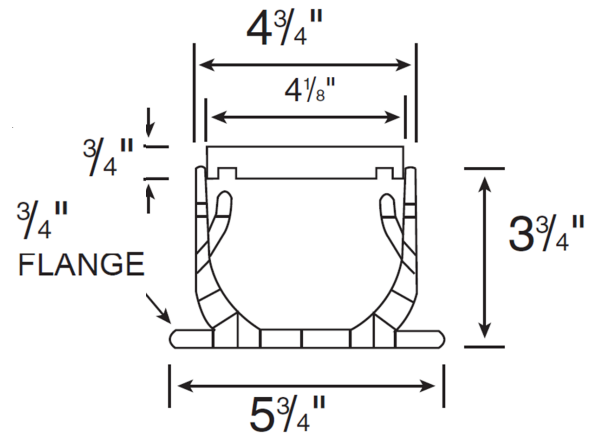

## Spee-D Channel

Part #: 400 ( 4 Ft. ) , 400-10 ( 10 Ft. )

Material: PVC

Color: #400(Gray), and #400-10(Gray)

Fits: 2" Sch. 40 pipe, 3" and 4" sewer and drain pipe with proper fittings.

UV Inhibitors.