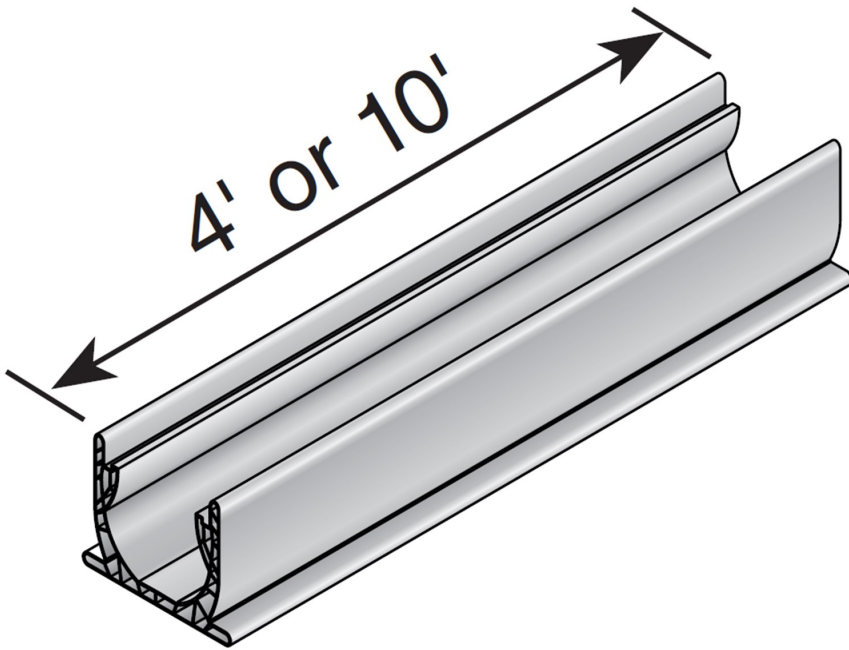

## Spee-D Channel

Part #: 400 ( 4 Ft. ) , 400-10 ( 10 Ft. )

Material: PVC

Color: #400(Gray), and #400-10(Gray)

Fits: 2" Sch. 40 pipe, 3" and 4" sewer and drain pipe with proper fittings.

UV Inhibitors.