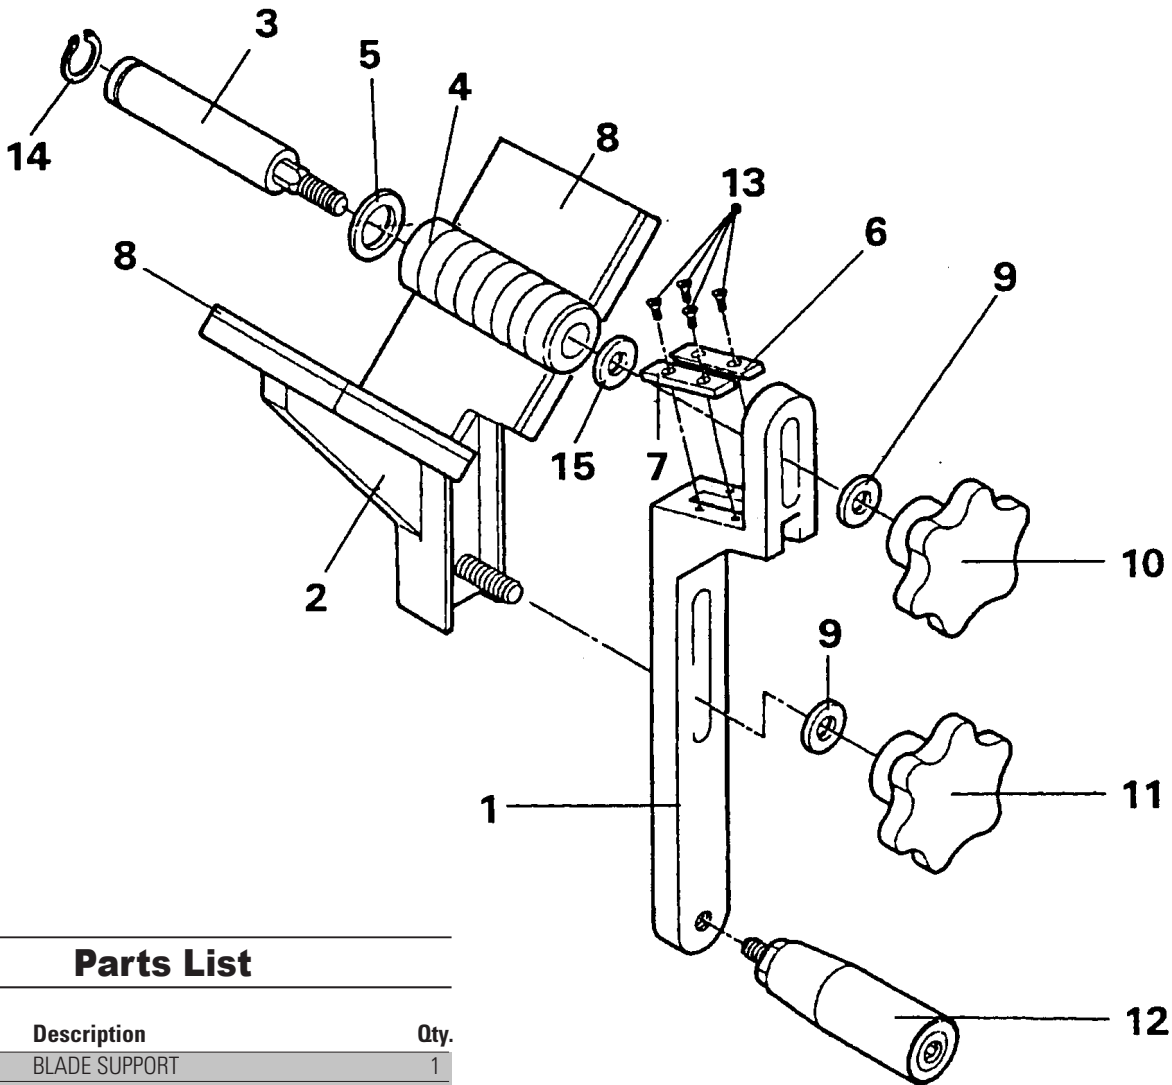

PIPE TOOLS & VISES
SINCE 1896

**DRAINAGE
SOLUTIONS, INC**

(317) 346-4110
www.drainagesolutionsinc.com

BT1 Beveler

Replacement Parts

Applies to: 04395, 94388, 94386

Parts List

Ref. No.	Item Code	Description	Qty.
1	94384	BLADE SUPPORT	1
2	94385	"V" SADDLE	1
3	94383	PIVOT SHAFT	1
4	94046	GUIDE ROLLER	1
5	94387	SPACING COLLAR	1
6	94388	CUTTING BLADE	1
7	94386	SUPPORT BLADE	1
8	94389	SLIDE FELT (SHOWN INSTALLED)	1
9	94390	HANDLE WASHER	2
10	94391	HAND WHEEL	1
11	94392	HAND WHEEL	1
12	94034	TURNING HANDLE	1
13	94393	BLADE SCREW	4
14	94394	RETAINING RING	1
15	94396	WASHER	1