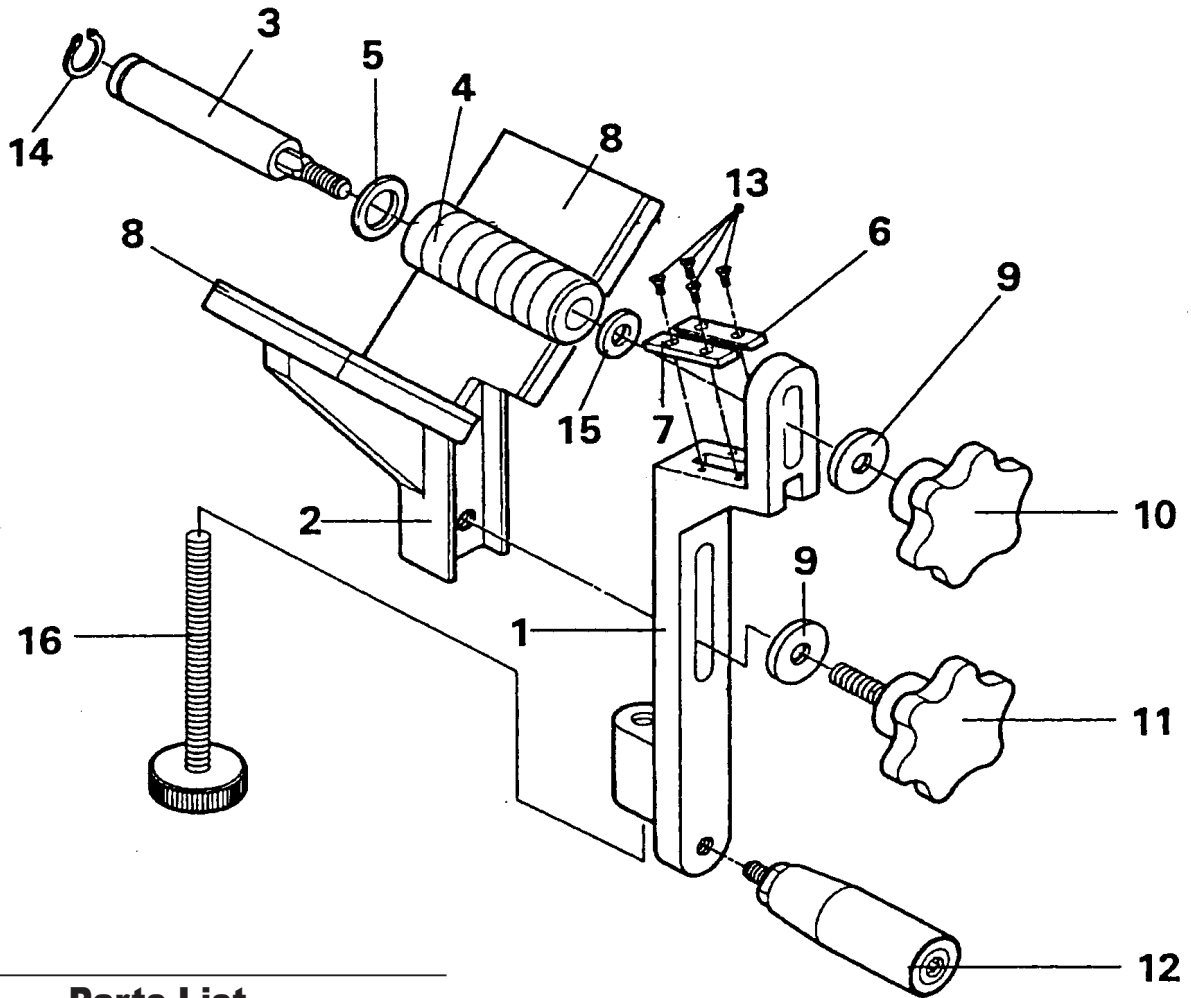

# BT2 Beveler

Replacement Parts

Applies to: 04398, 94388, 94386

## Parts List

Ref. No.	Item Code	Description	Qty.
1	94397	BLADE SUPPORT	1
2	94401	"V" SADDLE	1
3	94383	PIVOT SHAFT	1
4	94381	GUIDE ROLLER	1
5	94387	SPACING COLLAR	1
6	94388	CUTTING BLADE	1
7	94386	SUPPORT BLADE	1
8	94403	SLIDE FELT (SHOWN INSTALLED)	1
9	94390	HANDLE WASHER	2
10	94391	HAND WHEEL	1
11	94417	HAND WHEEL	1
12	94034	TURNING HANDLE	1
13	94393	BLADE SCREW	4
14	94394	RETAINING RING	1
15	94396	WASHER	1
16	94409	THREADED BAR ASSEMBLY	1