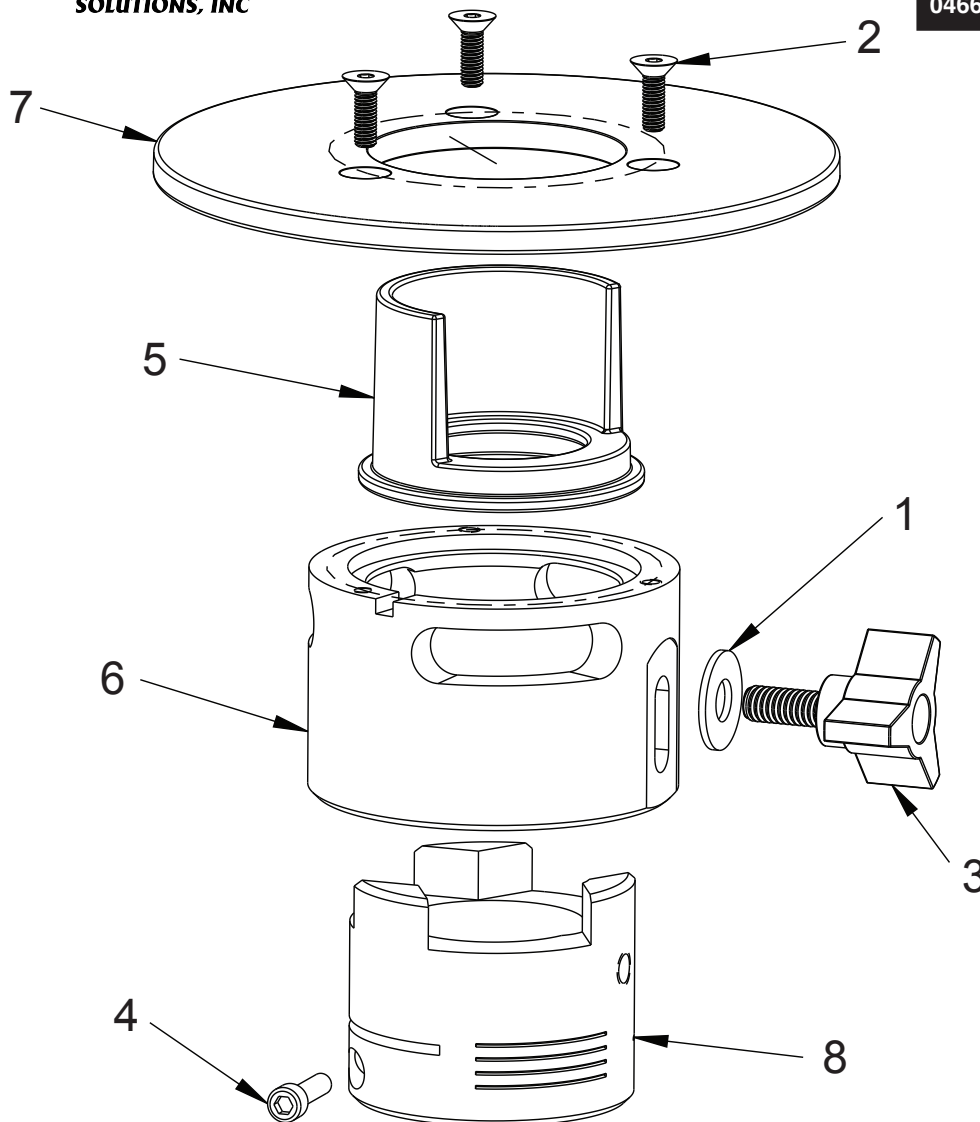

# Bevel Boss® Pipe Beveler Heads

Replacement Parts

Applies to: 04646, 04648,  
04649, 04658, 04659,  
04666, 04671

## Parts List

Ref. No.	04646 CPBBADP Item Code	04648 CPBDADP Item Code	04649 CPBMADP Item Code	04671 CPBMADP29 Item Code	Description	Qty.
1	30246	30246	30246	30246	5/16 FLAT WASHER	1
2	35279	35279	35279	35279	10-24 X 5/8" FHCS W/THIRD LOCK	3
3	35296	35296	35296	35296	KNOB	1
4	35297	35297	35297	35297	10-24 X 3/4" SHCS SCREW	1
5	44649	44649	44649	44649	SHROUD	1
6	94641	94641	94641	94641	ADJUSTING RING	1
7	94646	94646	94646	94646	GUIDE PLATE	1
8	94640	94647	94645	94674	ADAPTER COLLAR	1