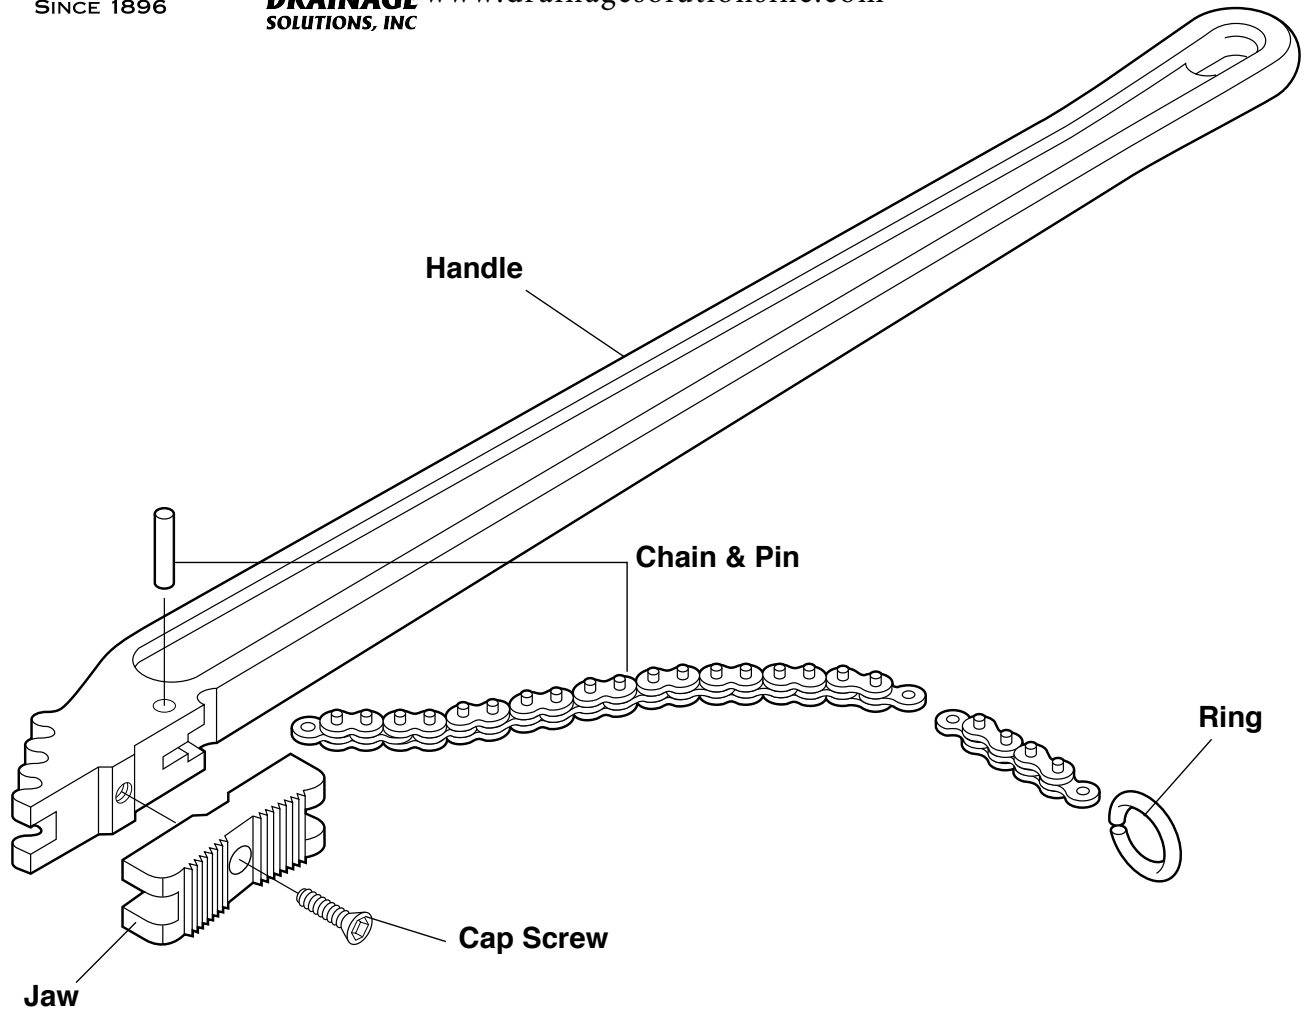

(317) 346-4110

www.drainagesolutionsinc.com

Chain Wrenches (Heavy Duty)

Replacement Parts

Parts List

Chain Wrench	JAW		CAP SCREW		CHAIN & PIN		RING	
	Item Code	Catalog No.	Item Code	Catalog No.	Item Code	Catalog No.	Item Code	Catalog No.
WA14	92011	WA14J	30040	WA14CS	92021	WA14C	40009	WA14R
WA18A	92013	WA18J	30192	WA18CS	92415	WA18CA	40009	WA14R
WA24A	92013	WA18J	30192	WA18CS	92416	WA24CA	40009	WA14R
WA36	92014	WA36J	30006	WA36CS	92024	WA36C	40010	WA36R
WA48	92015	WA48J	30006	WA36CS	92025	WA48C	40010	WA36R
WA60	92016	WA60J	30007	WA60CS	92026	WA60C	40012	WA60R
WA72	92017	WA72J*	30148	WA60CS*	92027	WA72C	40012	WA60R
WA84	92017	WA72J*	30148	WA84CS*	92028	WA84C	40012	WA60R