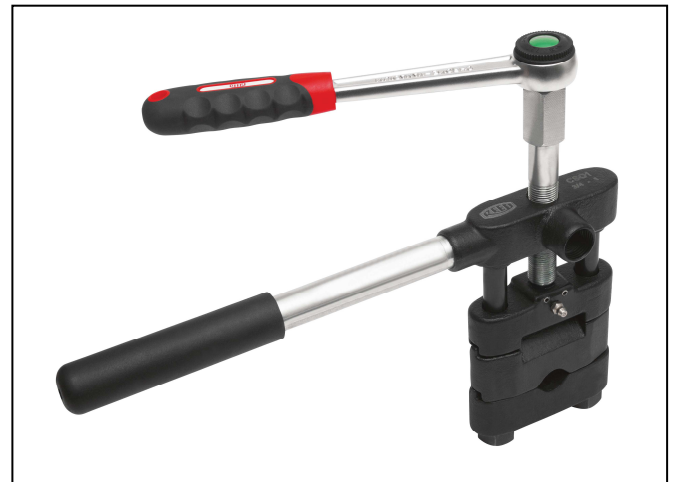

(317) 346-4110

DRAINAGE SOLUTIONS, INC. www.drainagesolutionsinc.com

**PIPE TOOLS & VISES
SINCE 1896**

CSO 1R COPPER SHUT-OFF TOOL

- Shut-off and reshape soft copper tube service lines.
- Support handle can be positioned in two different, perpendicular angles for job demands.
- Threaded feed screw is zinc-plated for corrosion resistance.
- Hard anodized, aluminum castings of CSO2 models reduce tool weight and give long service life.
- Redesigned with detachable, ratchet drive handle, Reed's CSO1R stores compactly in its included, heavy-duty case.
- CSO1R uses steel castings to provide superior tool strength.