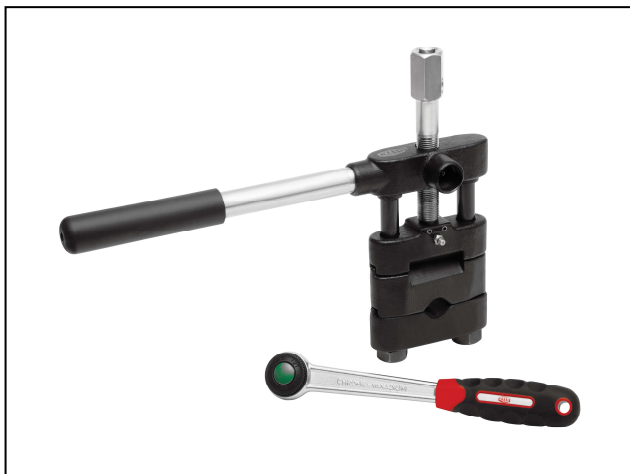

(317) 346-4110

DRAINAGE SOLUTIONS, INC. www.drainagesolutionsinc.com

**PIPE TOOLS & VISES
SINCE 1896**

CSO 1R COPPER SHUT-OFF TOOL

- Shut-off and reshape soft copper tube service lines.
- Support handle can be positioned in two different, perpendicular angles for job demands.
- Threaded feed screw is zinc-plated for corrosion resistance.
- Hard anodized, aluminum castings of CSO2 models reduce tool weight and give long service life.
- Redesigned with detachable, ratchet drive handle, Reed's CSO1R stores compactly in its included, heavy-duty case.
- CSO1R uses steel castings to provide superior tool strength.