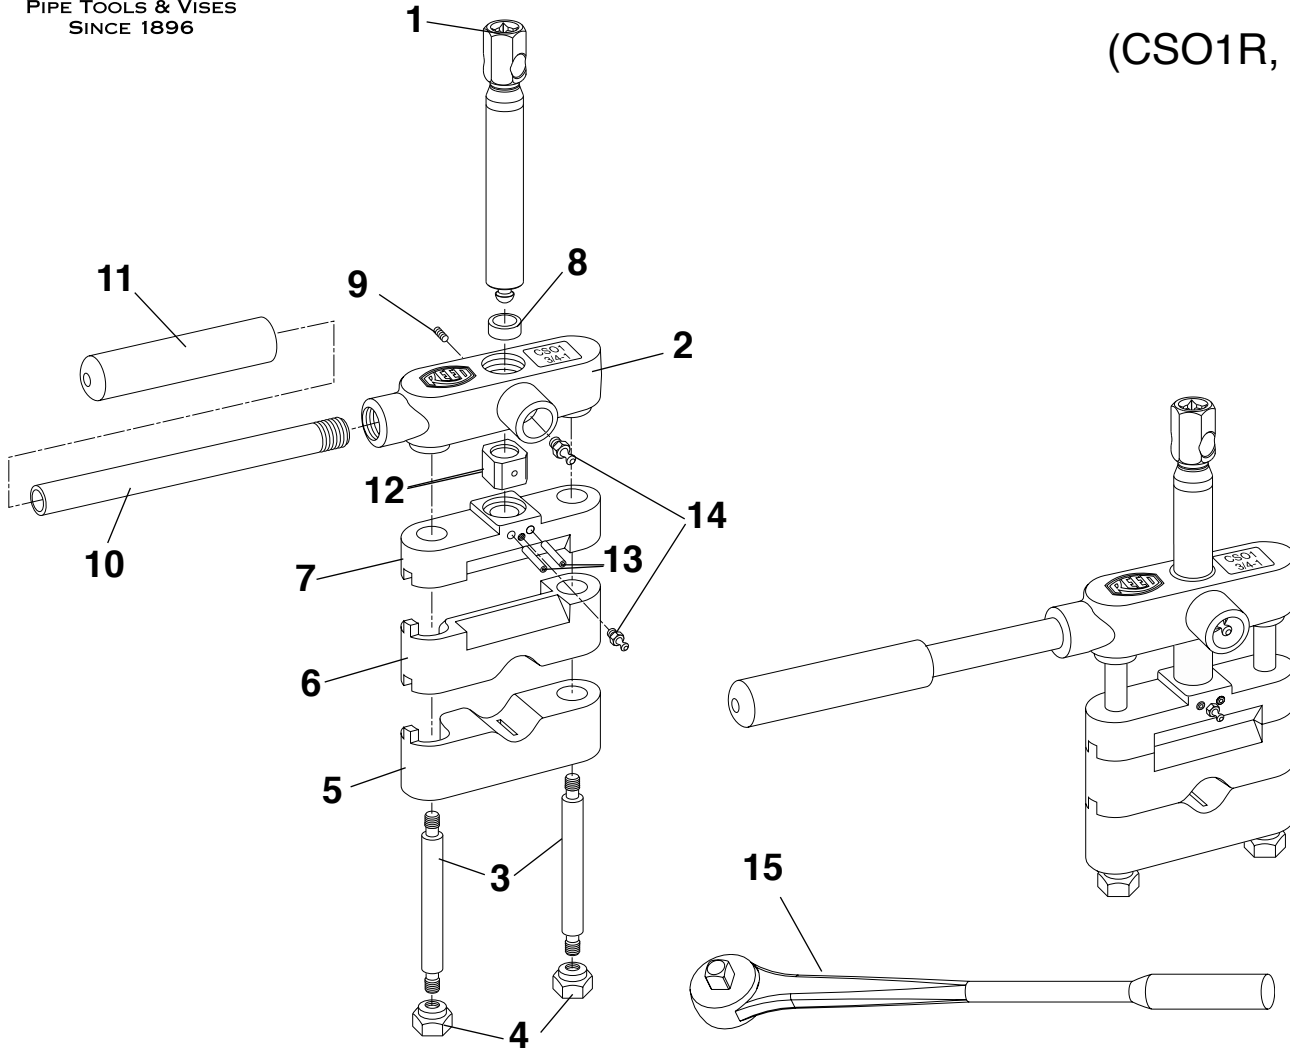

(317) 346-4110

www.drainagesolutionsinc.com

Copper Shut-Off Tools

Replacement Parts

(CSO1R, CSO2R)

Parts List

Ref. No.	Description	#Used	CSO1R	CSO2R
			#08201 Item Code	#08203 Item Code
1	Feed Screw	1	98048	98069
2	Head	1	98038	98064
3	Tie Rod	2	98043	98068
4	Tie Rod Nut	2	98058	98074
5	Bottom Bar Finished	1	98040	98067
6	Bottom Crimp Bar	1	98041	98066
7	Top Crimp Bar	1	98039	98065
8	Thrust Cap	1	98057	98057
9	Set Screw	1	NA	30019
10	Handle	1	98045	98045
11	Handle Grip	1	40070	40070
12	Threaded Insert	1	NA	98072
13	Retaining Pin	2	93435	93437
14	Grease Fitting	2	40338	40338
15	1/2" Ratchet Wrench	1	40232	40208

PIPE TOOLS & VISES
SINCE 1896

Copper Shut-Off Tools (Old Style)

Replacement Parts

(CSO1, CSO2)

Parts List

Ref. No.	Description	#Used	CSO1 #08200 Item Code	CSO2 #08202 Item Code
1	Feed Screw Assembly	1	98055	98073
2	Head	1	98038	98064
3	Tie Rod	2	98043	98068
4	Tie Rod Nut	2	98058	98074
5	Bottom Bar Finished	1	98040*	98067
6	Bottom Crimp Bar	1	98041*	98066
7	Top Crimp Bar	1	98039*	98065
8	Thrust Cap	1	98057	98057
9	Set Screw	1	NA	30019
10	Handle	1	98045	98045
11	Handle Grip	1	40070	40070
12	Threaded Insert	1	NA	98072
13	Retaining Pin	2	93435	93437
14	Grease Fitting	2	40338	40338

* If replacing old style, non-interlocking bar(s), 98040, 98041, and 98039 need to be purchased as a set.

Reed Manufacturing Company
1425 West 8th Street
Erie, PA 16502 USA

DRAINAGE
SOLUTIONS, INC

(317) 346-4110