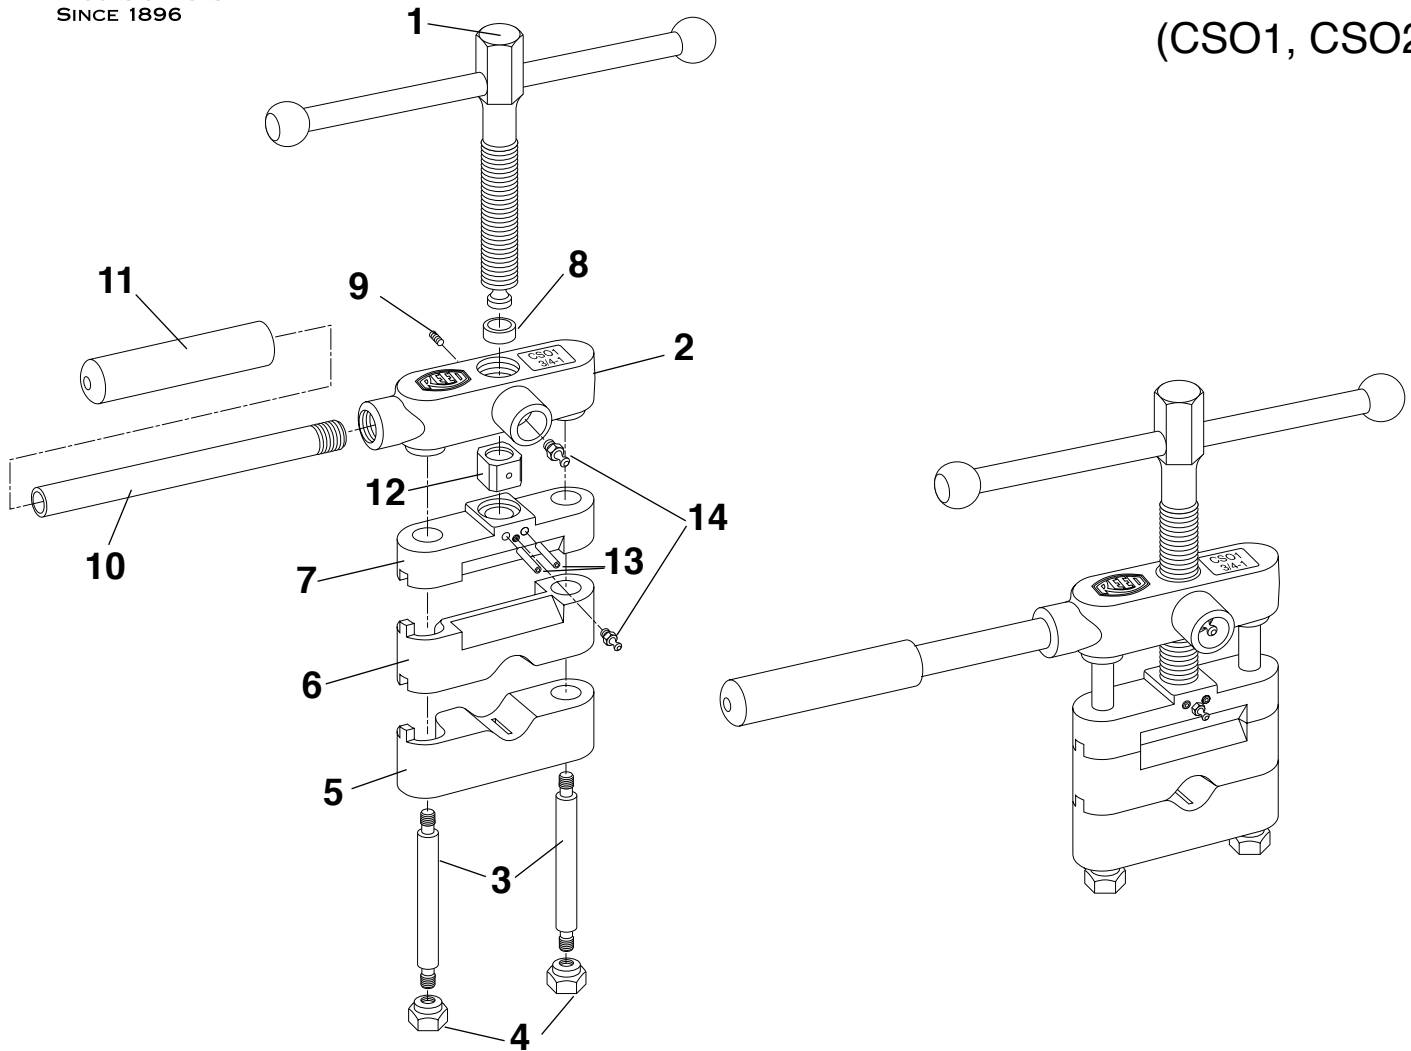

(317) 346-4110

www.drainagesolutionsinc.com

Copper Shut-Off Tools

Replacement Parts

(CSO1R, CSO2R)

Parts List

Ref. No.	Description	#Used	CSO1R	CSO2R
			#08201 Item Code	#08203 Item Code
1	Feed Screw	1	98048	98069
2	Head	1	98038	98064
3	Tie Rod	2	98043	98068
4	Tie Rod Nut	2	98058	98074
5	Bottom Bar Finished	1	98040	98067
6	Bottom Crimp Bar	1	98041	98066
7	Top Crimp Bar	1	98039	98065
8	Thrust Cap	1	98057	98057
9	Set Screw	1	NA	30019
10	Handle	1	98045	98045
11	Handle Grip	1	40070	40070
12	Threaded Insert	1	NA	98072
13	Retaining Pin	2	93435	93437
14	Grease Fitting	2	40338	40338
15	1/2" Ratchet Wrench	1	40232	40208

PIPE TOOLS & VISES
SINCE 1896

Copper Shut-Off Tools (Old Style)

Replacement Parts

(CSO1, CSO2)

Parts List

Ref. No.	Description	#Used	CSO1 #08200 Item Code	CSO2 #08202 Item Code
1	Feed Screw Assembly	1	98055	98073
2	Head	1	98038	98064
3	Tie Rod	2	98043	98068
4	Tie Rod Nut	2	98058	98074
5	Bottom Bar Finished	1	98040*	98067
6	Bottom Crimp Bar	1	98041*	98066
7	Top Crimp Bar	1	98039*	98065
8	Thrust Cap	1	98057	98057
9	Set Screw	1	NA	30019
10	Handle	1	98045	98045
11	Handle Grip	1	40070	40070
12	Threaded Insert	1	NA	98072
13	Retaining Pin	2	93435	93437
14	Grease Fitting	2	40338	40338

* If replacing old style, non-interlocking bar(s), 98040, 98041, and 98039 need to be purchased as a set.

Reed Manufacturing Company
1425 West 8th Street
Erie, PA 16502 USA

DRAINAGE
SOLUTIONS, INC

(317) 346-4110