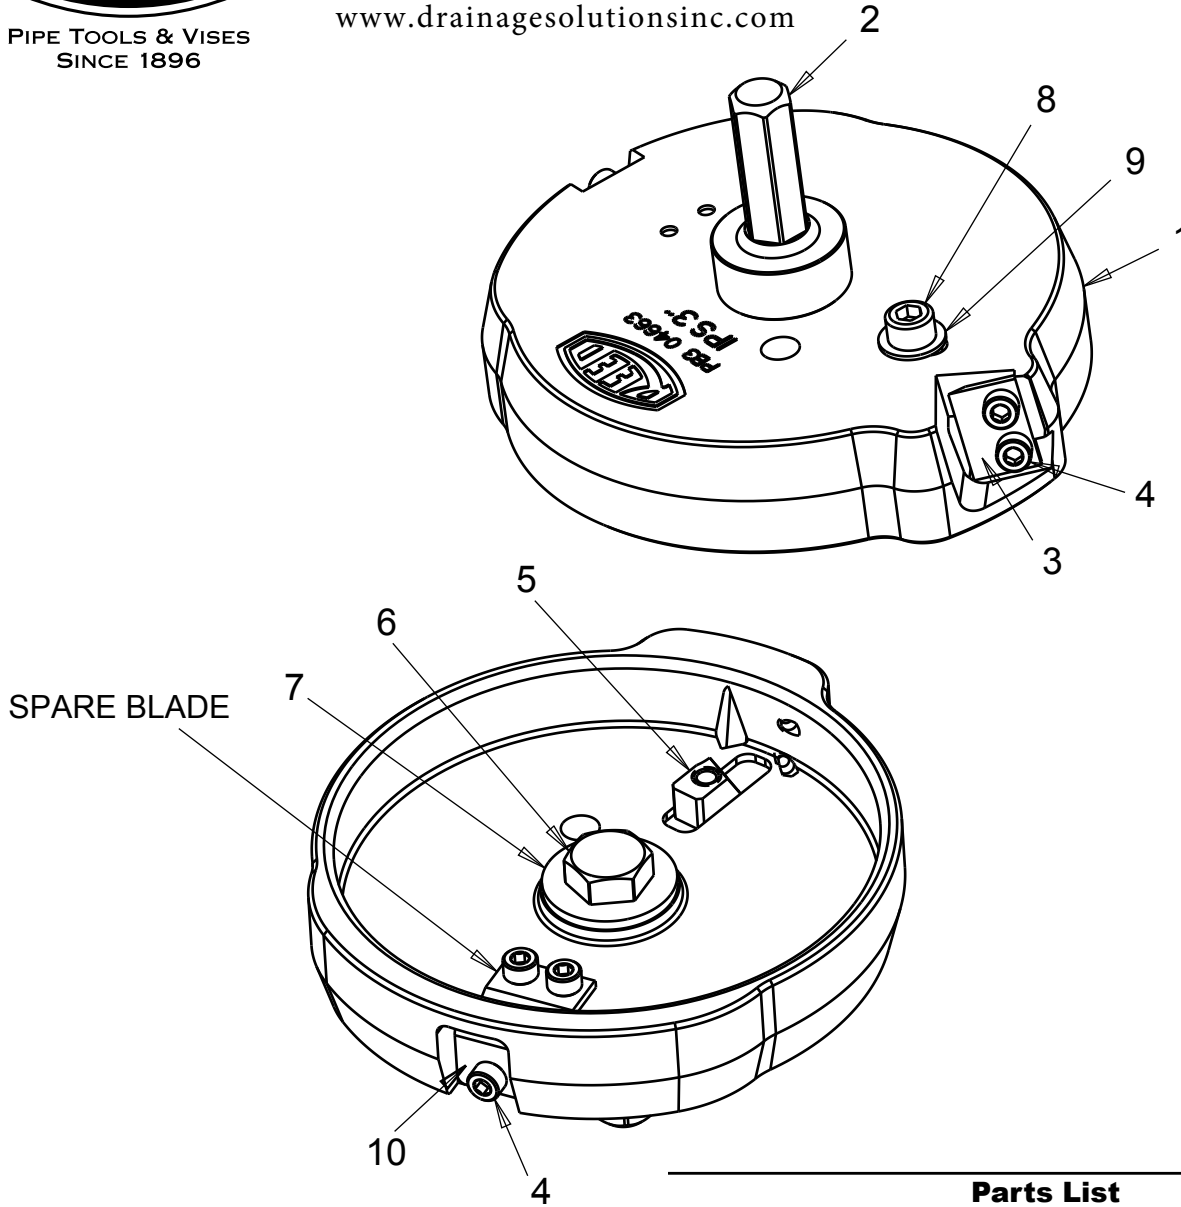

## Replacement Parts

PB2, PB3, PB4

### Parts List

Ref. No.	Description	Item Code	Quantity
1	A. PB2 BODY	94662	1
	B. PB3 BODY	94663	1
	C. PB4 BODY	94664	1
2	ARBOR	94665	1
3	CUTTING BLADE	94661	2
4	SOCKET HEAD SCREW 6-32 X 1/4	35303	5
5	PB INTERNAL BLADE	94667	1
6	HEX HEAD SCREW	38001	1
7	FLAT WASHER	30246	1
8	SOCKET HEAD SCREW	35295	1
9	WASHER #10	30254	1
10	FLAT SPRING	94668	1