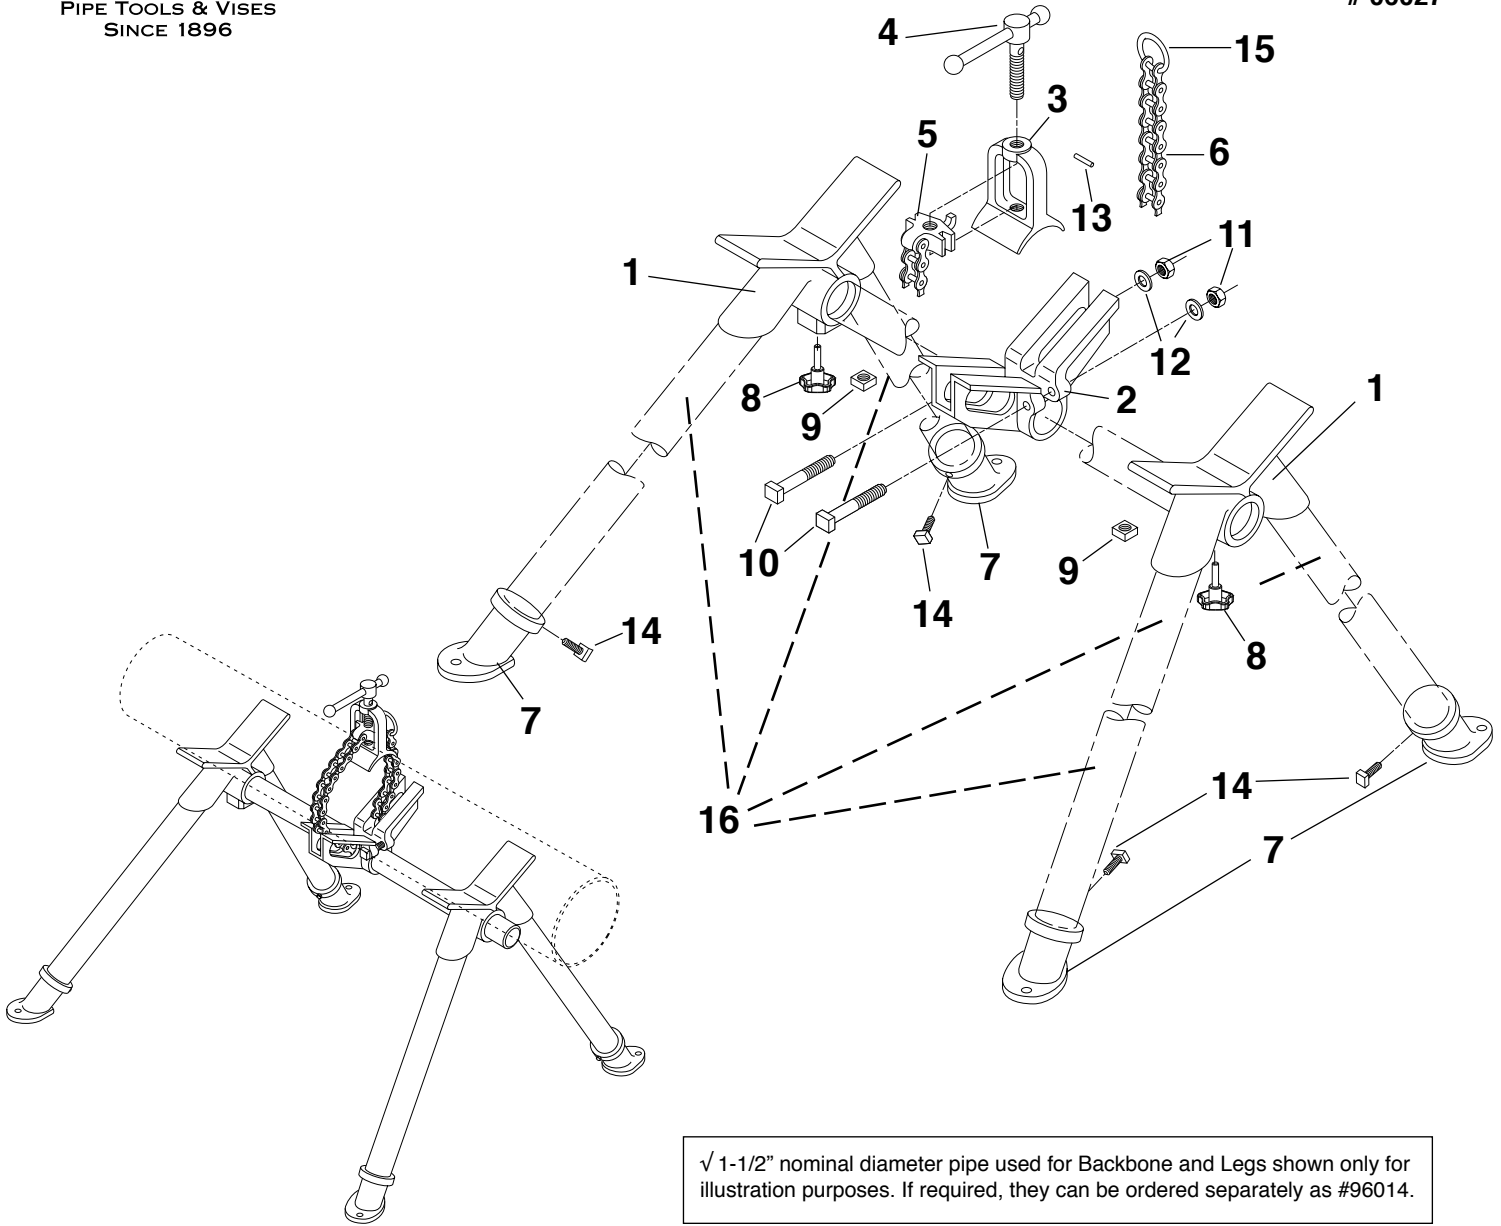

PIPE TOOLS & VISES
SINCE 1896

DRAINAGE
SOLUTIONS, INC

(317) 346-4110

www.drainagesolutionsinc.com

Field Pipe Vise (FPV20)

Replacement Parts
06027

Parts List

Ref. No.	Description	Item Code	Qty.	Ref. No.	Description	Item Code	Qty.
1	Leg Frame	92018	2	9	Square Nut	30141	2
2	Clamp Base	92111	1	10	3" Sq. Head Cap Screw	30137	2
3	Clamp Yoke	92112	1	11	Hex Nut	30032	2
4	Main Screw	92114	1	12	Steel Washer	30136	2
5	Clamp Crosshead	92113	1	13	Roll Pin	30027	1
6	Clamp Chain	40114	1	14	1" Sq. Head Cap Screw	30140	4
7	Foot	92116	4	15	Chain Ring	40294	1
8	Knob	30139	2	16	Backbone and Legs	96014	1