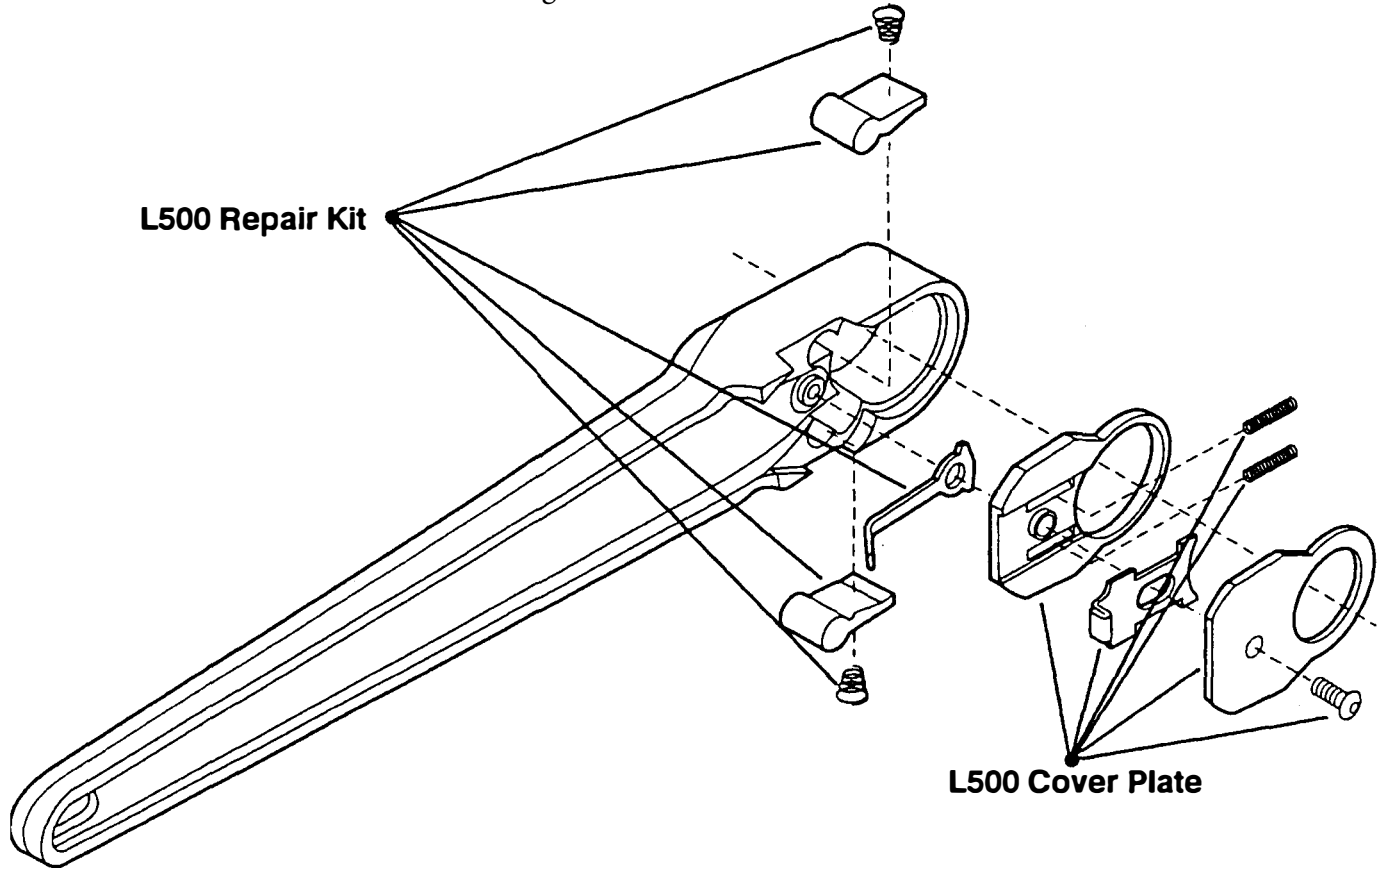

**DRAINAGE
SOLUTIONS, INC**

(317) 346-4110

www.drainagesolutionsinc.com

L500 Ratchet Wrench Replacement Parts

Item	Item Code	Catalog #
L500 Repair Kit *	92272	L500RK
L500 Cover Plate **	92262	L500CP

* The L500RK repair kit includes: 2 pawls, 2 springs and 1 long shifter.

** The L500CP cover plate includes: 1 cover plate, 1 nylon liner, 1 attaching screw, 1 quick release lever, and 2 quick release springs.

**The L500 Repair Kit and Cover Plate can
also be used on the L564 & L565 ratchets.**