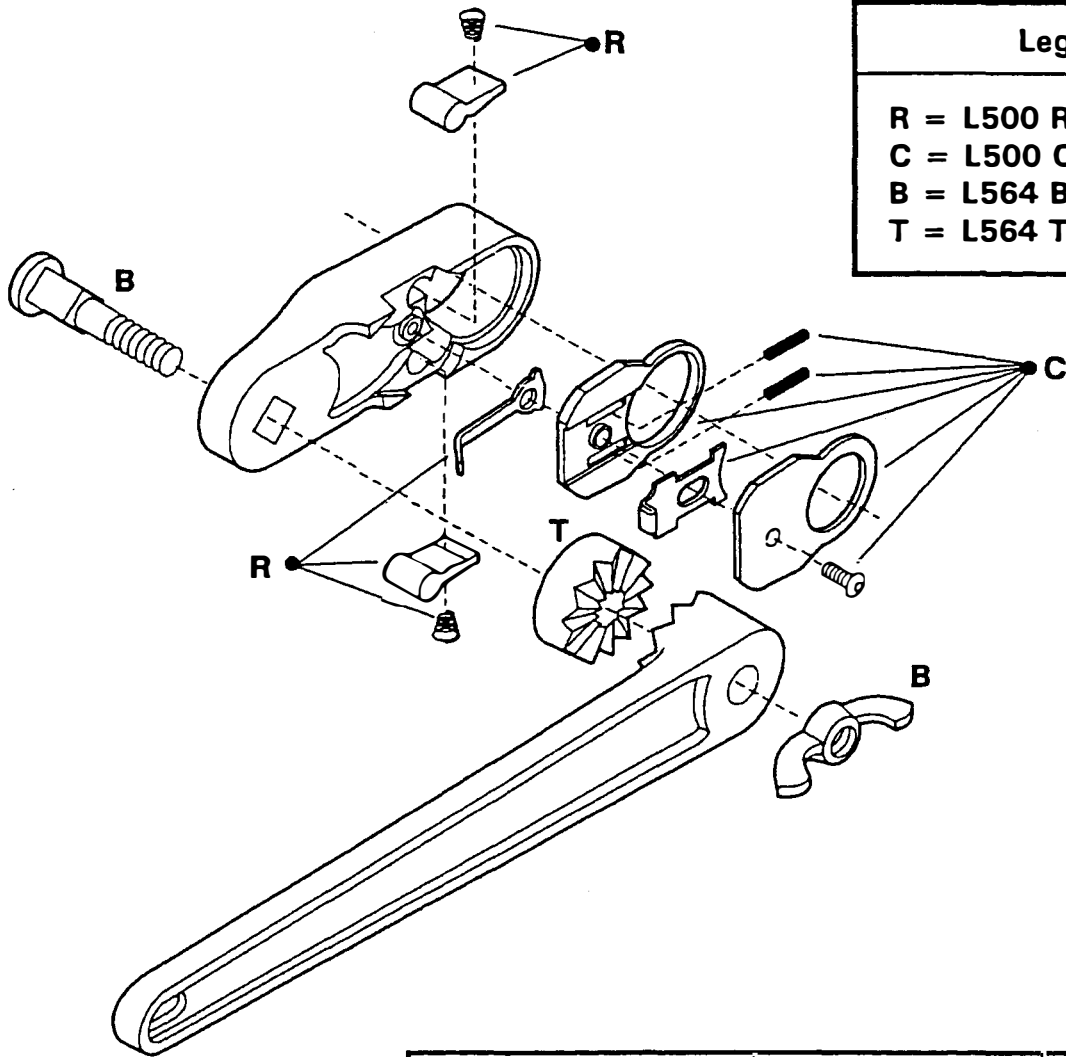

# L564 Ratchet Wrench

Replacement Parts

Legend
R = L500 Repair Kit
C = L500 Cover Plate
B = L564 Bolt & Nut
T = L564 Toothed Spacer

\* The L500RK repair kit includes:  
2 pawls, 2 springs, 1 long shifter,

\*\* The L500CP cover plate includes:  
1 cover plate, 1 nylon liner,  
1 attaching screw, 1 quick release  
lever and 2 quick release springs.

The L500 Repair Kit and Cover Plate  
can also be used on the L500 ratchet  
and the L565 adapter.

Item Description	Item Code	Catalog Number
L500 Repair Kit *	92272	L500RK
L500 Cover Plate **	92262	L500CP
L564 Toothed Spacer	92290	L564TS
L564 Bolt & Nut Set	92289	L564B