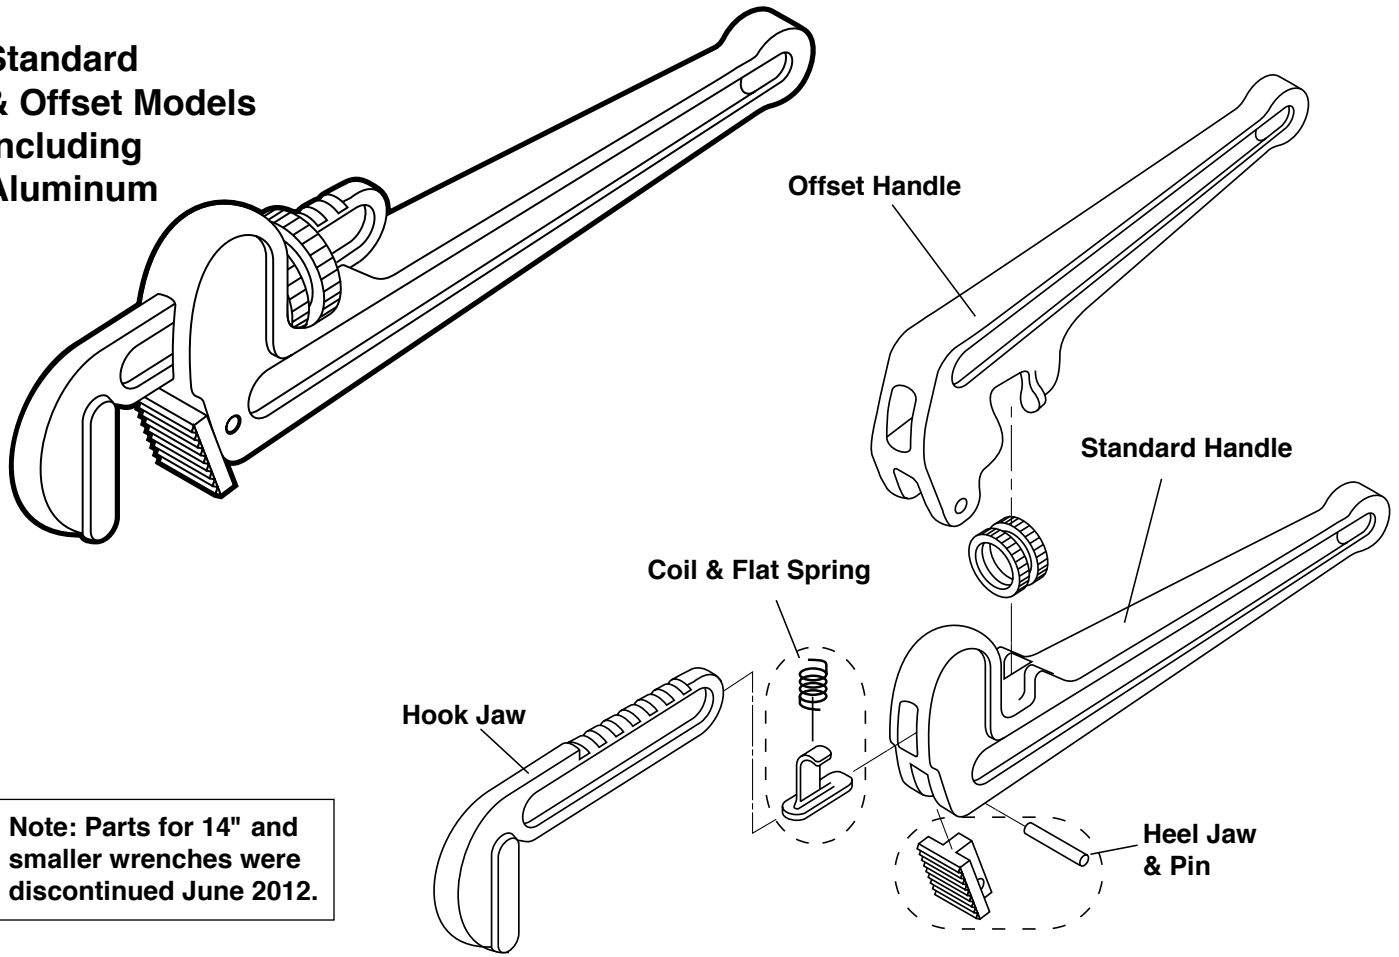

PIPE TOOLS & VISES
SINCE 1896

DRAINAGE
SOLUTIONS, INC

(317) 346-4110

www.drainagesolutionsinc.com

Pipe Wrenches (Heavy Duty)

Replacement Parts

**Standard
& Offset Models
Including
Aluminum**

Note: Parts for 14" and smaller wrenches were discontinued June 2012.

Parts List

Tool	HOOK JAW		HEEL JAW & PIN		COIL & FLAT SPRING		NUT	
	Item Code	Catalog Number	Item Code	Catalog Number	Item Code	Catalog Number	Item Code	Catalog Number
RW18	92165	RW18B	92175	RW18C	92185	RW18E	92195	RW18F
RW24	92166	RW24B	92176	RW24C	92186	RW24E	92196	RW24F
RW36	92167	RW36B	92177	RW36C	92187	RW36E	92197	RW36F
RW48	92168	RW48B	92178	RW48C	92188	RW48E	92198	RW48F
RW60	92169	RW60B	92179	RW60C	—	—	—	—
ARW18	92165	RW18B	92175	RW18C	92185	RW18E	92195	RW18F
ARW24	92166	RW24B	92176	RW24C	92186	RW24E	92196	RW24F
ARW36	92167	RW36B	92177	RW36C	92187	RW36E	92197	RW36F
ARW48	92168	RW48B	92178	RW48C	92188	RW48E	92198	RW48F
ARWO18	92200	ARWO18B	92175	RW18C	92202	ARWO18E	92195	RW18F