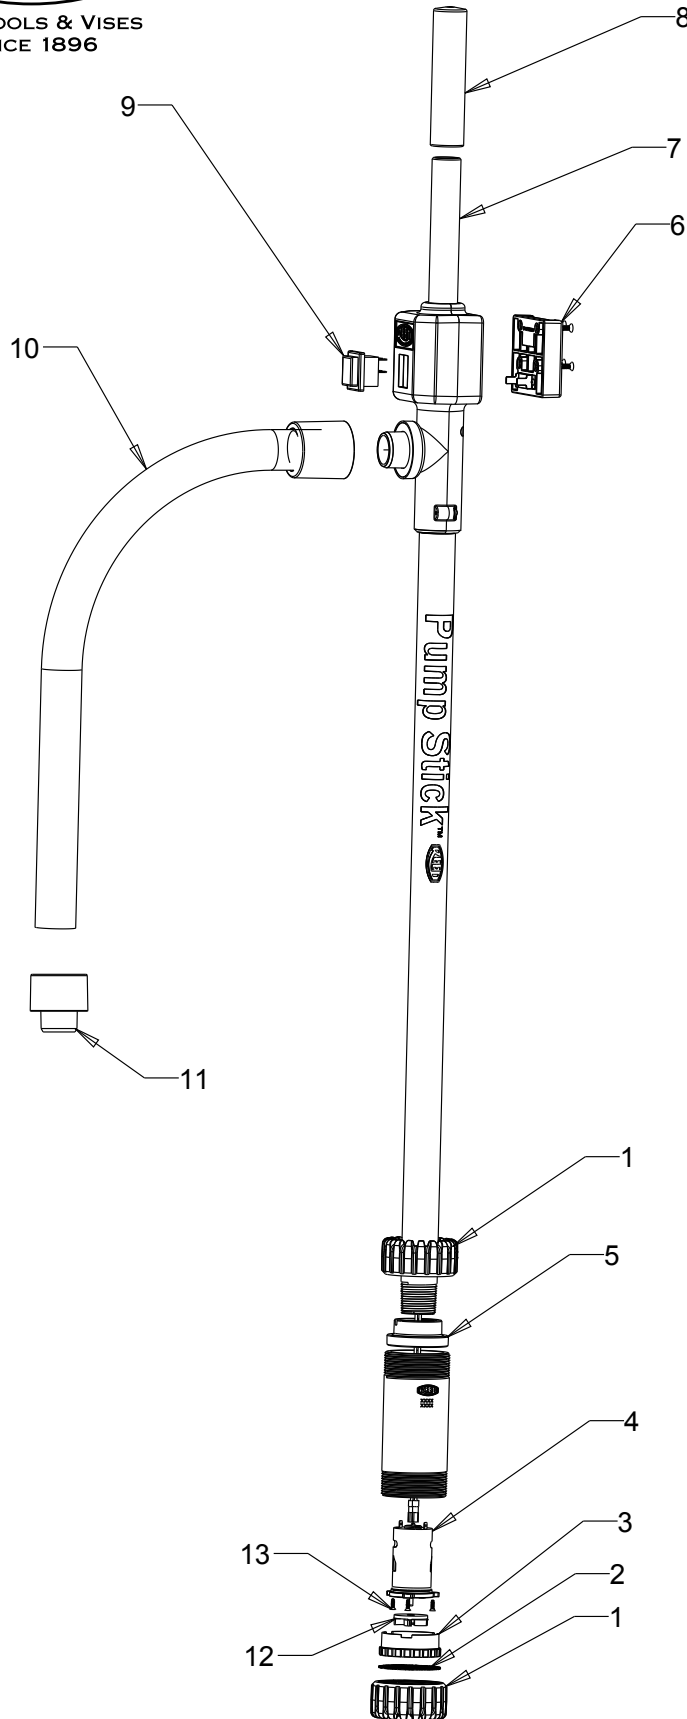

PIPE TOOLS & VISES
SINCE 1896

Pump Stick® Cordless Water Transfer Pump

Replacement Parts

APPLIES TO: 08140, 08141, 08144

**DRAINAGE
SOLUTIONS, INC.**

(317) 346-4110

www.drainagesolutionsinc.com

Parts List

Ref. No.	Part Number	Description
1	48106	END CAP (2)
2	98198	COARSE SCREEN (standard)
	98166*	MEDIUM SCREEN
	98167*	FINE SCREEN
	98168*	FELT FILTER 100 MICRON
	98188*	MARINE STRAINER
	98189*	DOMED STRAINER
3	48109	SPACER
4	08142	CP15 MOTOR ASSEMBLY**
5	48105	UNION
6	98139	STANDARD BOSCH ADAPTER PLATE
	98140*	DEWALT ADAPTER PLATE
	98141*	MILWAUKEE ADAPTER PLATE
	98149*	MAKITA ADAPTER PLATE
7	98132	STANDARD HANDLE 6 INCH
	98184*	HANDLE 24 INCH W/GRIP
8	40095	HANDLE GRIP
9	48118	SWITCH
10	98143	HOSE 2FT (standard)
	98144*	HOSE 4FT
	98145*	HOSE 7FT
11	98147*	HOSE COUPLING
12	48108	IMPELLER
13	48127	MOTOR MOUNTING SCREWS (3)

* Optional Parts

** Motor Assembly includes motor, motor mount (with screws), and impeller.

Units shipped after April 2021 include 98198 Coarse Screen, installed.