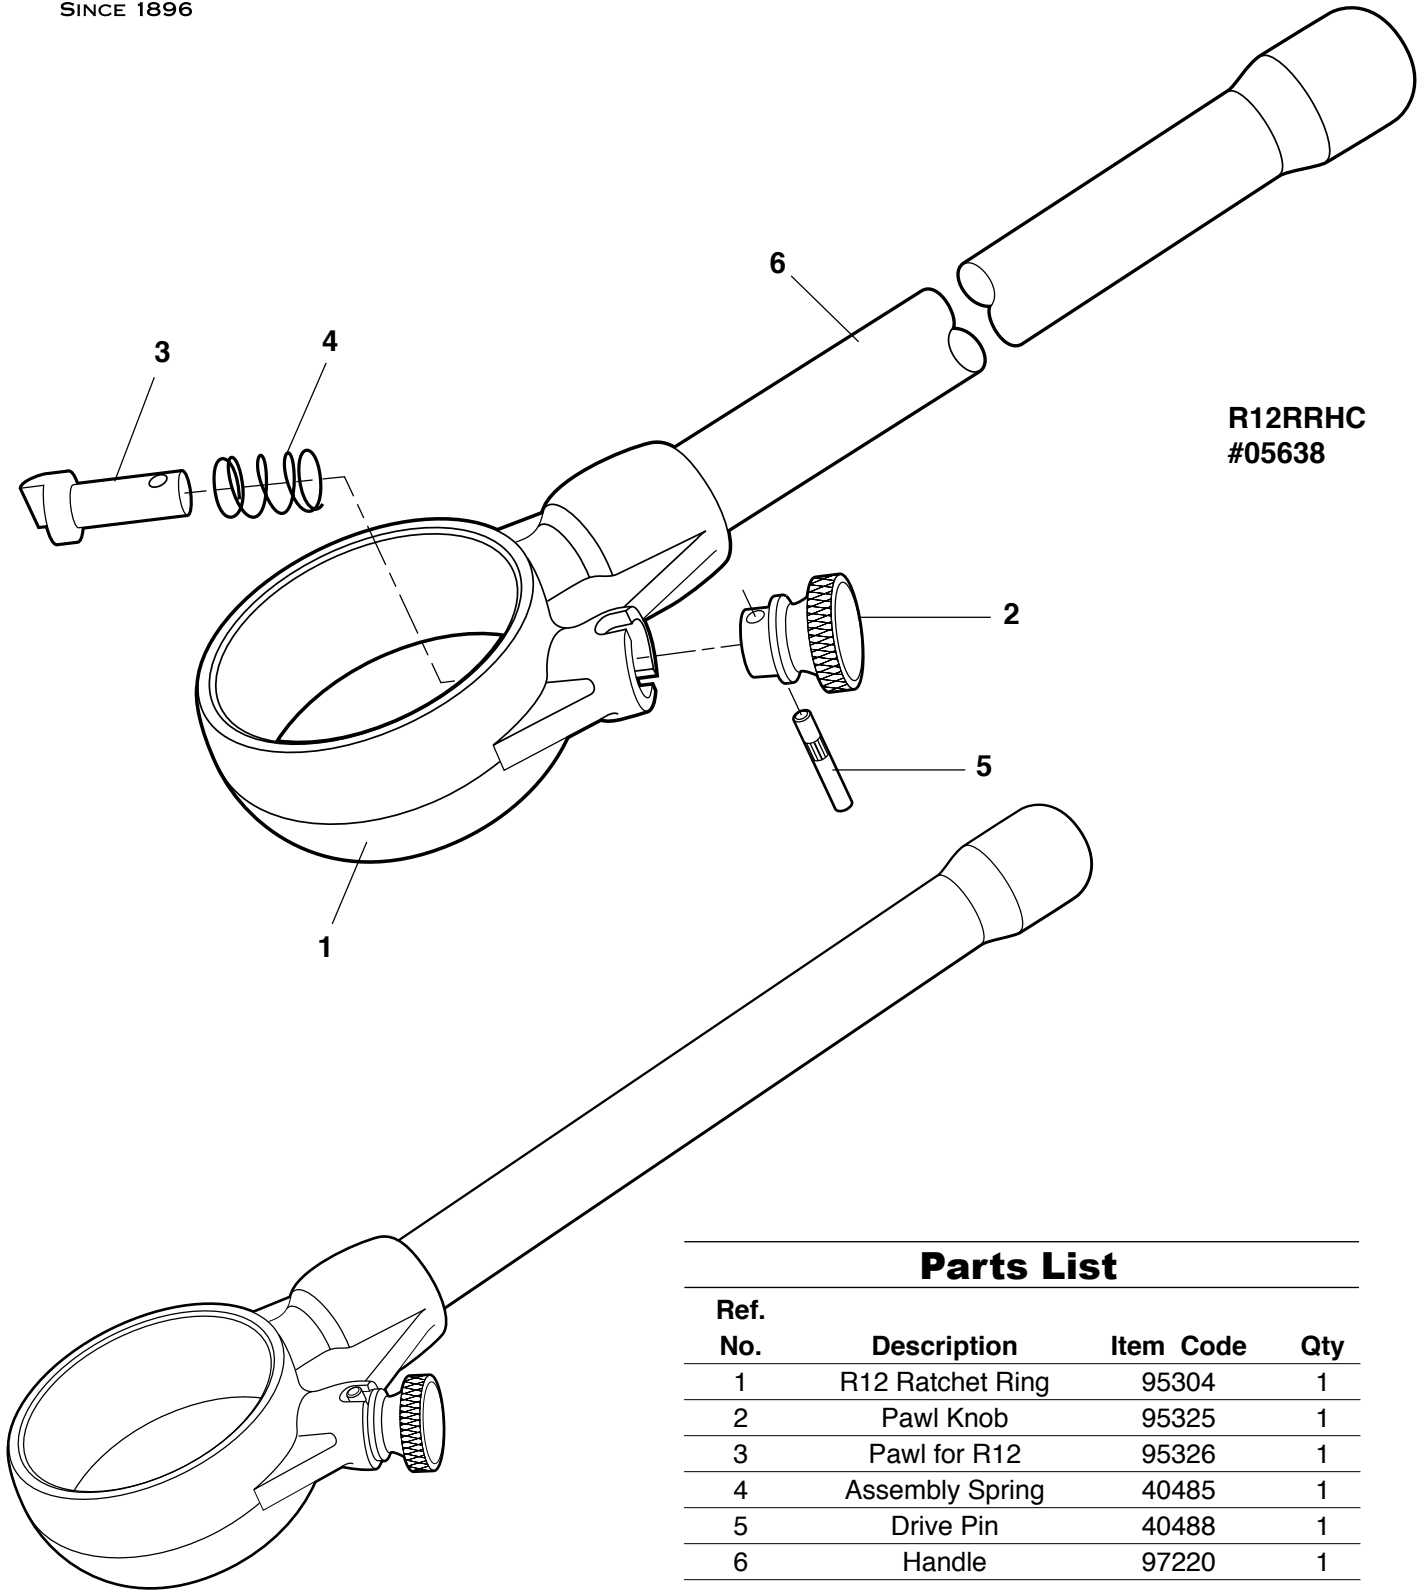

PIPE TOOLS & VISES
SINCE 1896

**DRAINAGE
SOLUTIONS, INC**

(317) 346-4110

www.drainagesolutionsinc.com

R12 Ratchet Ring & Handle

Replacement Parts

**R12RRHC
#05638**

Parts List

Ref. No.	Description	Item Code	Qty
1	R12 Ratchet Ring	95304	1
2	Pawl Knob	95325	1
3	Pawl for R12	95326	1
4	Assembly Spring	40485	1
5	Drive Pin	40488	1
6	Handle	97220	1

Reed Manufacturing
1425 West 8th Street
Erie, PA 16502 USA