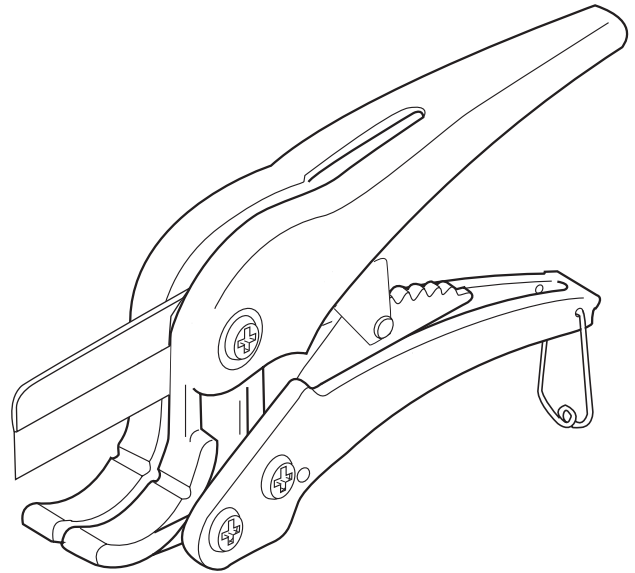

NOTE: Washer to be seated inside body on opposite side of blade.

Parts List

Ref No.	Description	Item Code	Qty. Used
1	Body	94048	1
2	Handle	94049	1
3A*	RS1B Blade Replacement Kit	94175	1
3B*	RS1BPLT Blade Replacement Kit	94180	1
4	Ratchet	94051	1
5	Link	94078	2
6	Bushing	40146	1
7	Torsion Spring	40142	1
8	Bail	40143	1
9	Link Pin	40144	2
10	Roller Pin	40068	1
11	Cap Screw	30042	1
12	Cap Screw	94045	2
13	Star Washer	30086	2
14	Lock Nut	30088	1
15	Retaining Ring	30089	2
16	Compression Spring	40141	1
17	Alignment Washer	43704	1

* Blade Replacement Kits consist of: Blade, 2 Links, 2 Link Pins, and 2 Retaining Rings.