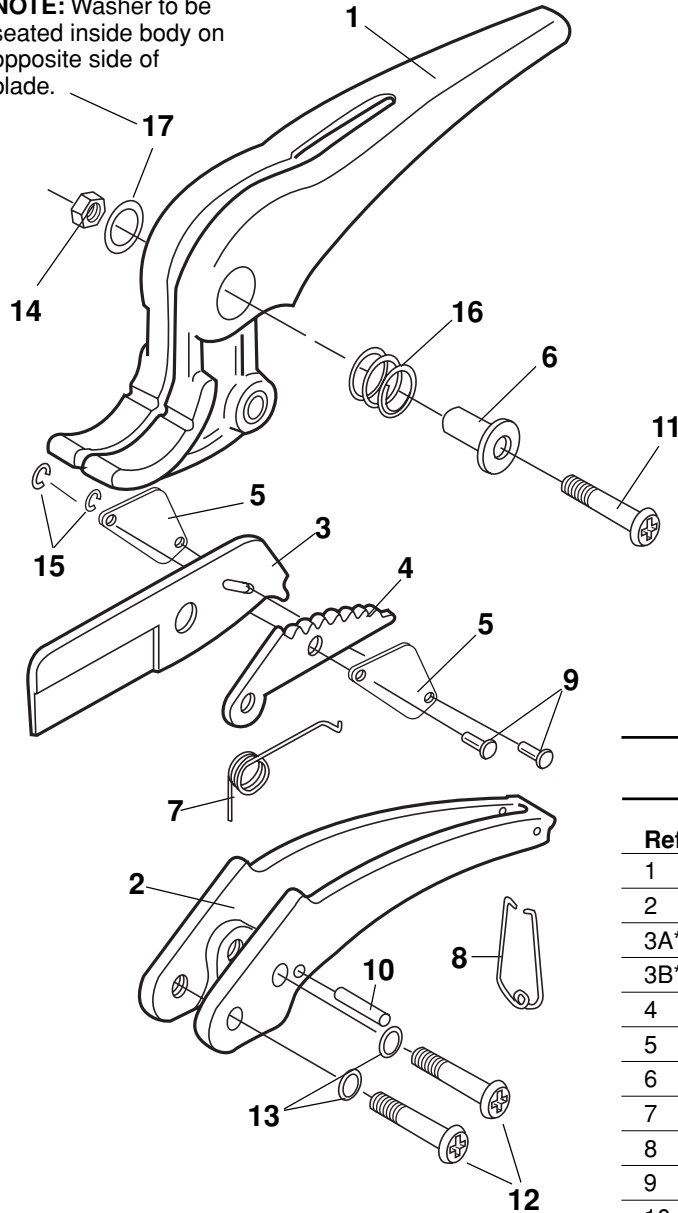

NOTE: Washer to be seated inside body on opposite side of blade.

Parts List

Ref No.	Description	Item Code	Qty. Used
1	Body	94048	1
2	Handle	94049	1
3A*	RS1B Blade Replacement Kit	94175	1
3B*	RS1BPLT Blade Replacement Kit	94180	1
4	Ratchet	94051	1
5	Link	94078	2
6	Bushing	40146	1
7	Torsion Spring	40142	1
8	Bail	40143	1
9	Link Pin	40144	2
10	Roller Pin	40068	1
11	Cap Screw	30042	1
12	Cap Screw	94045	2
13	Star Washer	30086	2
14	Lock Nut	30088	1
15	Retaining Ring	30089	2
16	Compression Spring	40141	1
17	Alignment Washer	43704	1

* Blade Replacement Kits consist of: Blade, 2 Links, 2 Link Pins, and 2 Retaining Rings.