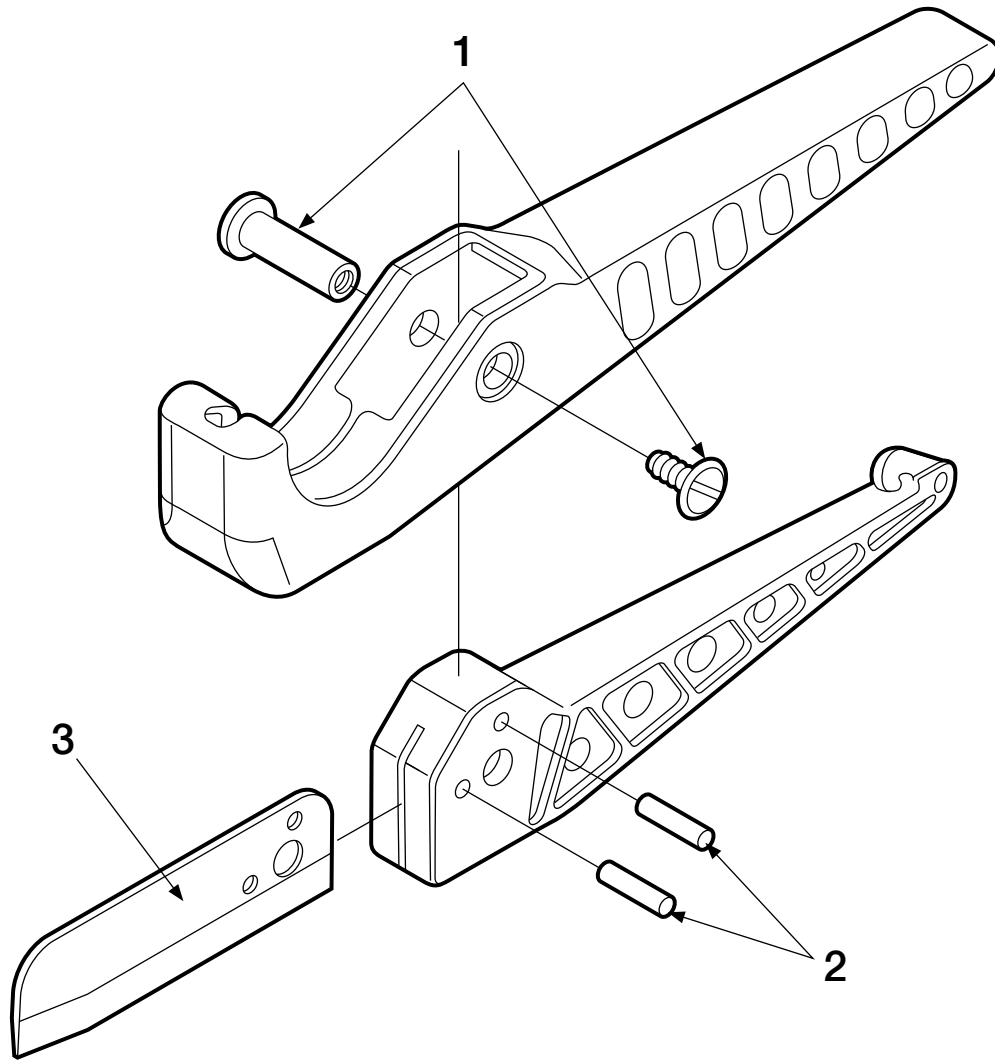

PIPE TOOLS & VISES
SINCE 1896

DRAINAGE
SOLUTIONS, INC

www.drainagesolutionsinc.com

Scissor Shears (SC1, SC1SS & SC125)

Replacement Parts

(317) 346-4110

Parts List

Ref. No.	Description	SC1 Item Code	SS1SS Item Code	SC125 Item Code	Qty. Used
1	Blade Rivet & Screw	94171	94171	94171	1
2	Blade Pin	94172	94172	94172	2
3	Replacement Blade	94170	94187	94169	1

Replacement blade (#3) comes with a knockout tool for the blade pins. Blade pins are not included with the replacement blade and must be ordered separately if needed.