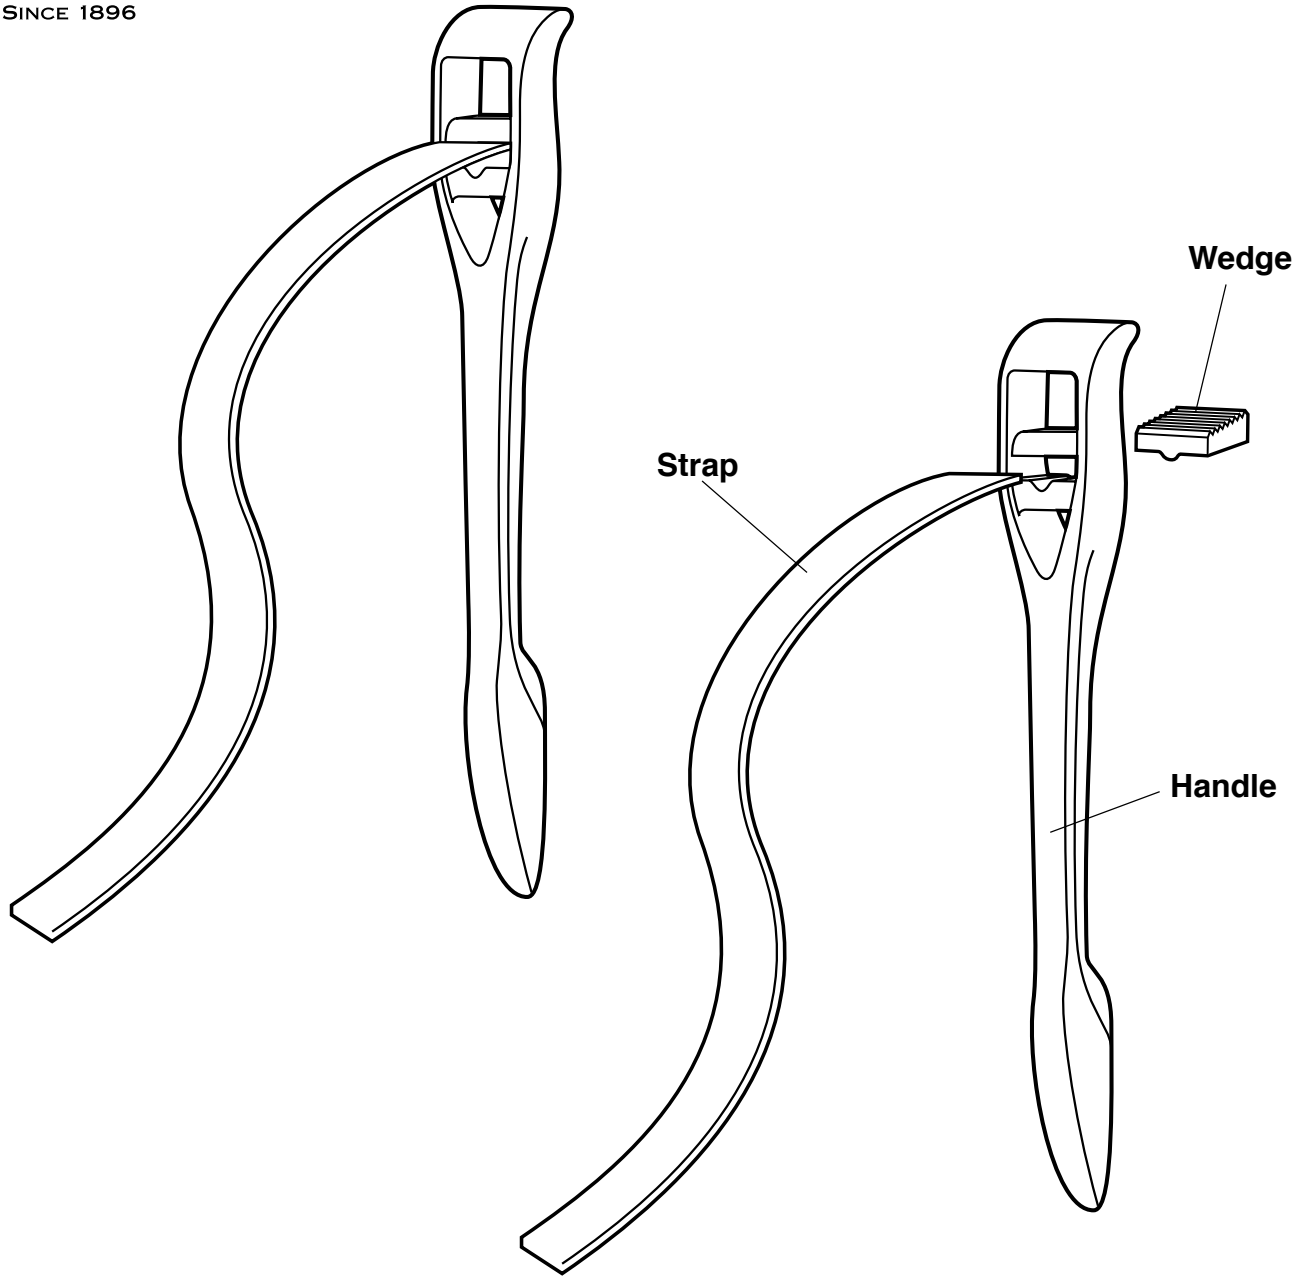

# Strap Wrenches ("A" models)

*Replacement Parts*

## Parts List

| STRAP   |           |          | WEDGE     |          |
|---------|-----------|----------|-----------|----------|
| Tool    | Item Code | Cat. No. | Item Code | Cat. No. |
| SW12A   | 92248     | SW12AS   | 92251     | SW12AW   |
| SW12A30 | 92247     | SW12A30S | 92251     | SW12AW   |
| SW18A   | 92249     | SW18AS   | 92252     | SW18AW   |
| SW18A48 | 92246     | SW1848AS | 92252     | SW18AW   |
| SW24A   | 92250     | SW24AS   | 92253     | SW24AW   |
| SW24A72 | 92236     | SW2472AS | 92253     | SW24AW   |