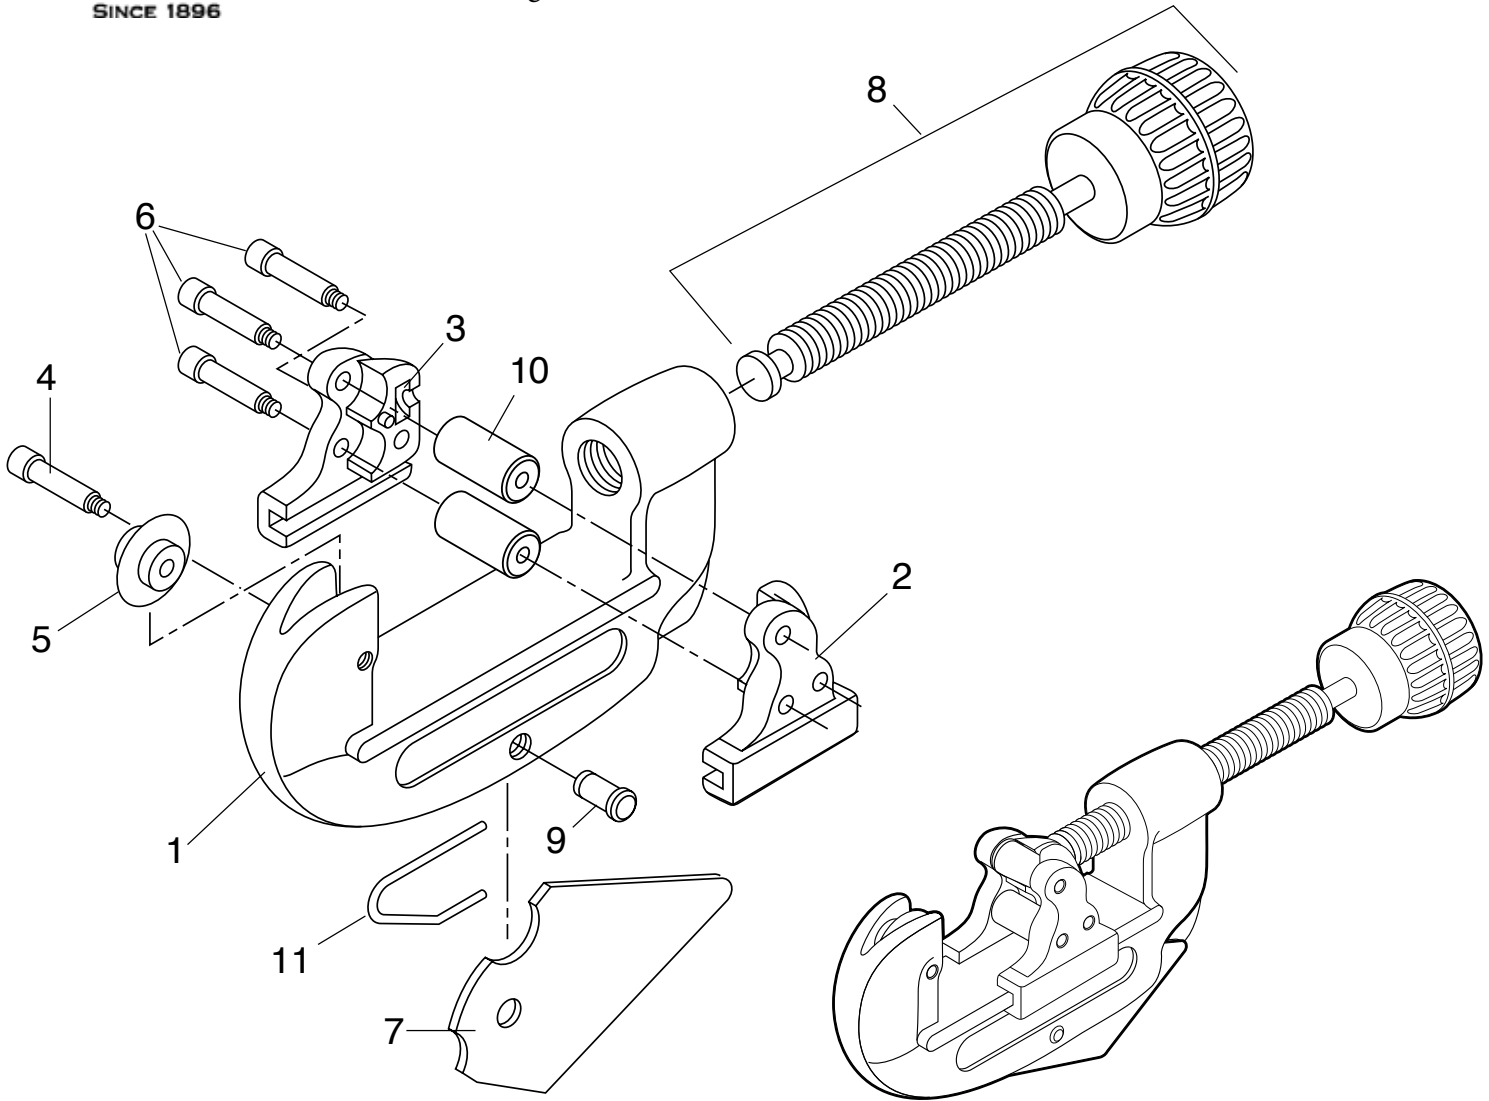

Tubing Cutters (T20 & T20SS)

Replacement Parts

(317) 346-4110

www.drainagesolutionsinc.com

Parts List

Ref. No.	Description	T20	T20SS	Quantity
		Item Code	Item Code	
1	Body	93036	93036	1
2	Left Block	93037	93037	1
3	Right Block	93038	93038	1
4	Wheel Pin Screw	93429	93429	1
5	Cutter Wheel	03660	03655	1
6	Block Screw	40079	40079	3
7	Reamer	93034	93034	1
8	Feed Screw Assembly	40447	40447	1
9	Reamer Rivit	40080	40080	1
10	Roller	40078	40078	1
11	Reamer Spring	40189	40189	1