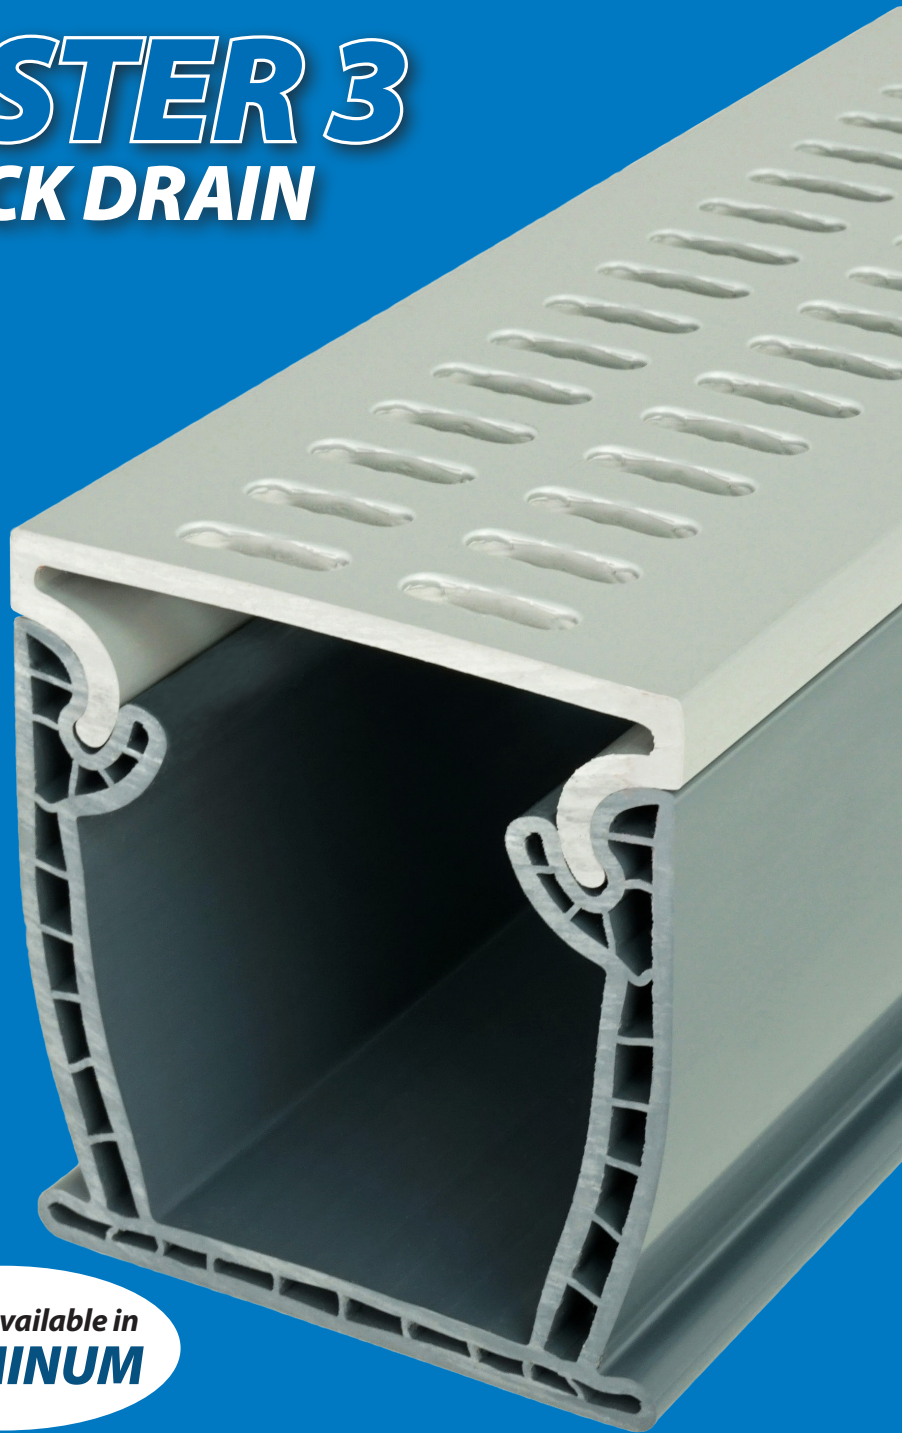

FLOWMASTER 3

COMMERCIAL DECK DRAIN

#1 CHOICE FOR MANY COMMERCIAL APPLICATIONS

FLOWMASTER 3 COMMERCIAL is a 3" removable top drain that features a double wall base and a snap in top (PVC). When installing this drain, the tops are staggered past the joints making the joints very rigid. Because the Flowmaster 3 Commercial Deck Drain tops are removable, this drain is easy to clean and the tops can be replaced if necessary. Flowmaster 3 Commercial Deck Drain is used on many commercial swimming pools, patios, and other areas where large amounts of water need to be removed.

- **Economical**
- **Easy to install**
- **Replaceable Tops**
- **Easy to clean**

Top Cap Available in
ALUMINUM

STEGMEIER®

LLC

DRAINAGE
SOLUTIONS, INC

(317) 346-4110

www.drainagesolutionsinc.com

DOWNLOAD THE STEGMEIER LLC APP