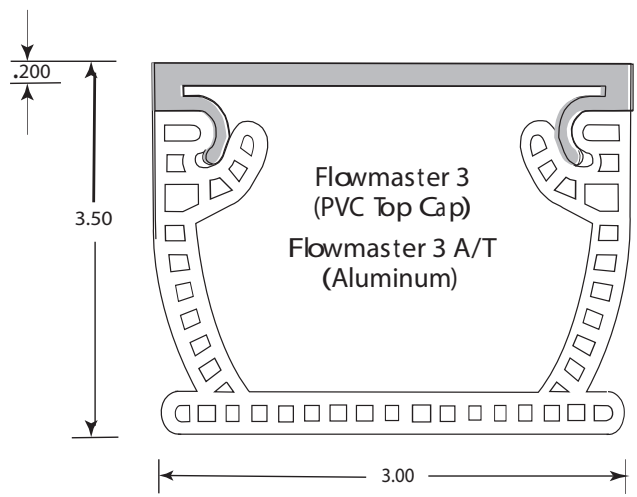

## LLC

**DRAINAGE**  
SOLUTIONS, INC

(317) 346-4110

[www.drainagesolutionsinc.com](http://www.drainagesolutionsinc.com)

**DOWNLOAD THE STEGMEIER LLC APP**

**FLOW RATES AVAILABLE UPON REQUEST**