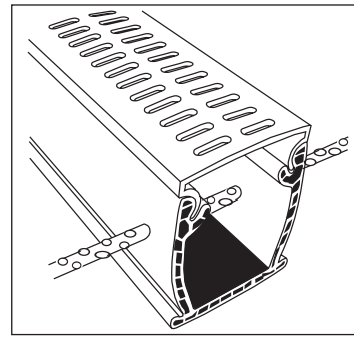

Taking this precaution insures that the drain tops can be removed for cleaning or replaced if damaged for years to come.

FLOWMASTER 3 COUPLERS & ADAPTERS