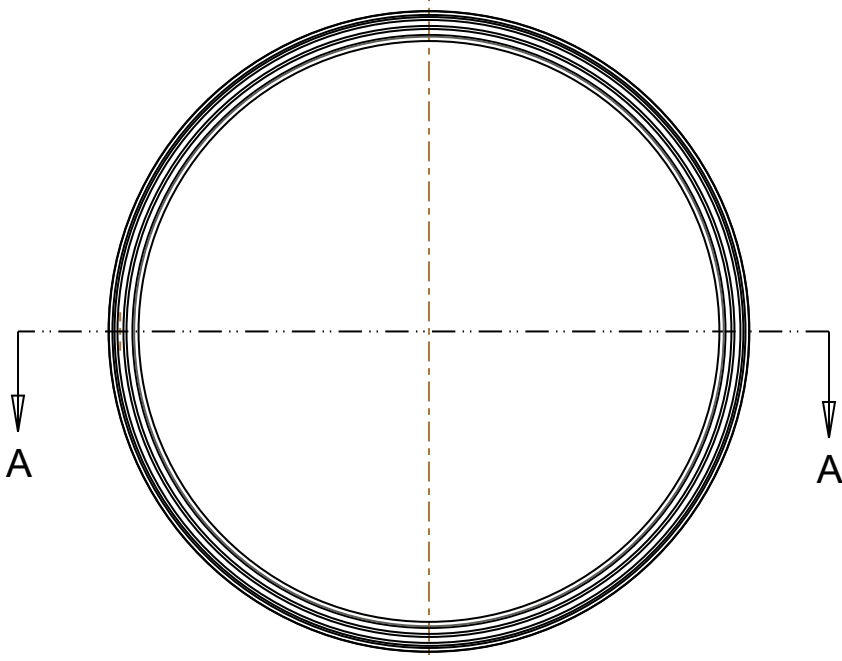

SECTION A-A

Material: Copolymer Polypropylene
Color: Green

(317) 346-4110

DRAINAGE SOLUTIONS, INC www.drainagesolutionsinc.com

Drainage and Septic Products

(317) 346-4110

www.drainagesolutionsinc.com

PART NAME:

20" RTR

PART #:

20 - RTR - GREEN