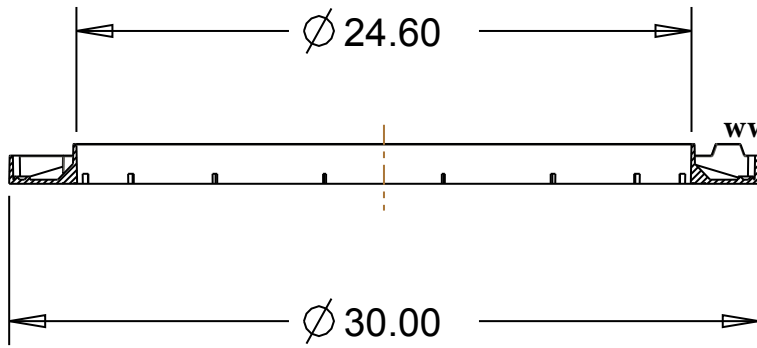

**DRAINAGE
SOLUTIONS, INC**

(317) 346-4110

www.drainagesolutionsinc.com

SECTION A-A

Material: Copolymer Polypropylene
Color: Green

Drainage and Septic Products

(317) 346-4110

www.drainagesolutionsinc.com

PART NAME:

24" TAR

PART #:

24 - TAR - GREEN