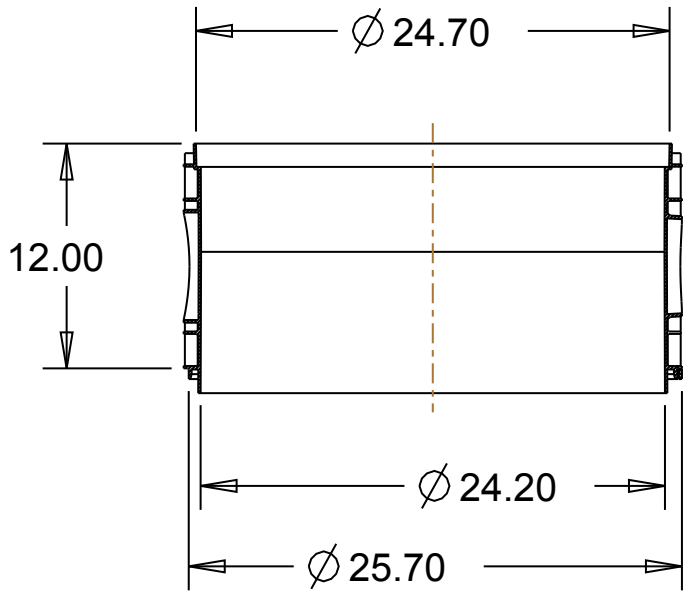

**DRAINAGE
SOLUTIONS, INC**

(317) 346-4110

www.drainagesolutionsinc.com

SECTION A-A

Material: Copolymer Polypropylene
Color: Green

Drainage and Septic Products

(317) 346-4110

www.drainagesolutionsinc.com

PART NAME:

24 X 12 RISER

PART #:

24 X 12 - RIS - GREEN