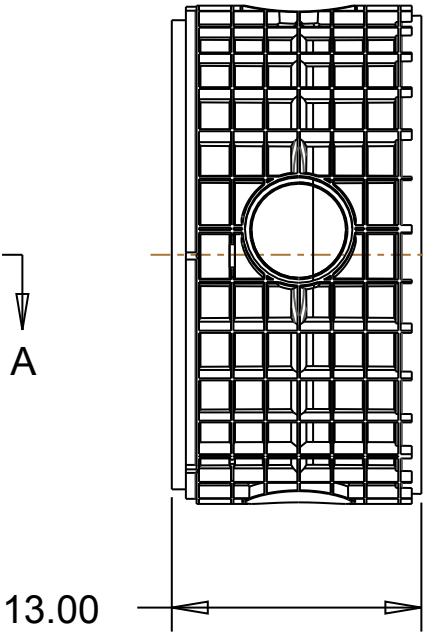

Material: Copolymer Polypropylene
Color: Green