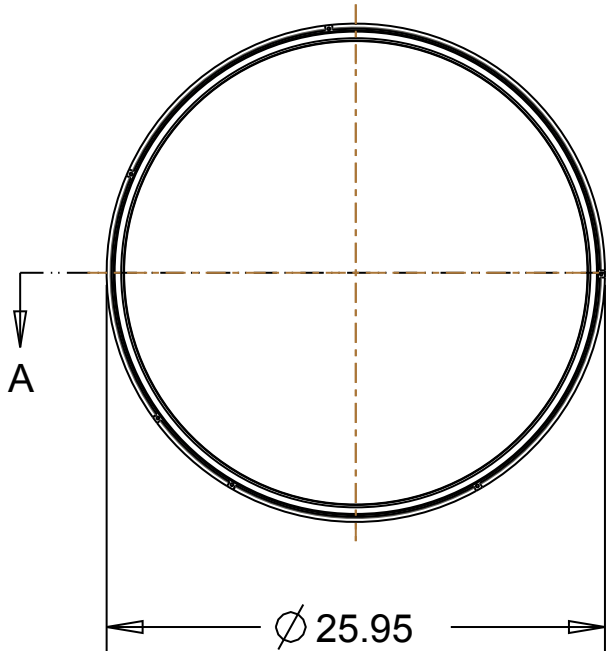

**DRAINAGE
SOLUTIONS, INC**

(317) 346-4110

www.drainagesolutionsinc.com

SECTION A-A

Material: Copolymer Polypropylene
Color: Green

Drainage and Septic Products

(317) 346-4110

www.drainagesolutionsinc.com

PART NAME:

24 X 12 RISER

PART #:

24 X 12 - RIS - GREEN