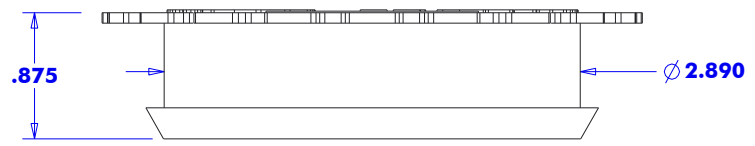

SECTION A-A

**Drainage and Septic Products**

**PART NAME: SPEED LEVELER**

(317) 346-4110

**PART #: SL-3**

[www.drainagesolutionsinc.com](http://www.drainagesolutionsinc.com)