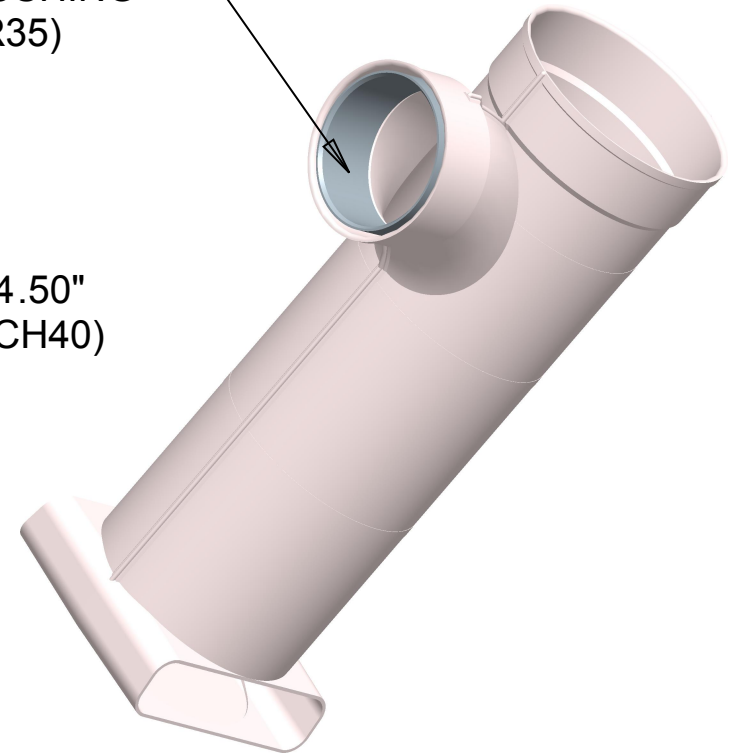

Ø 6.00"

(317) 346-4110
www.drainagesolutionsinc.com

Ø 4.25" BUSHING
(SDR35)

Material: High-Impact ABS
Color: White

Drainage and Septic Products

(317) 346-4110
www.drainagesolutionsinc.com

PART NAME: 6" T-BAFFLE

PART #: TB-6