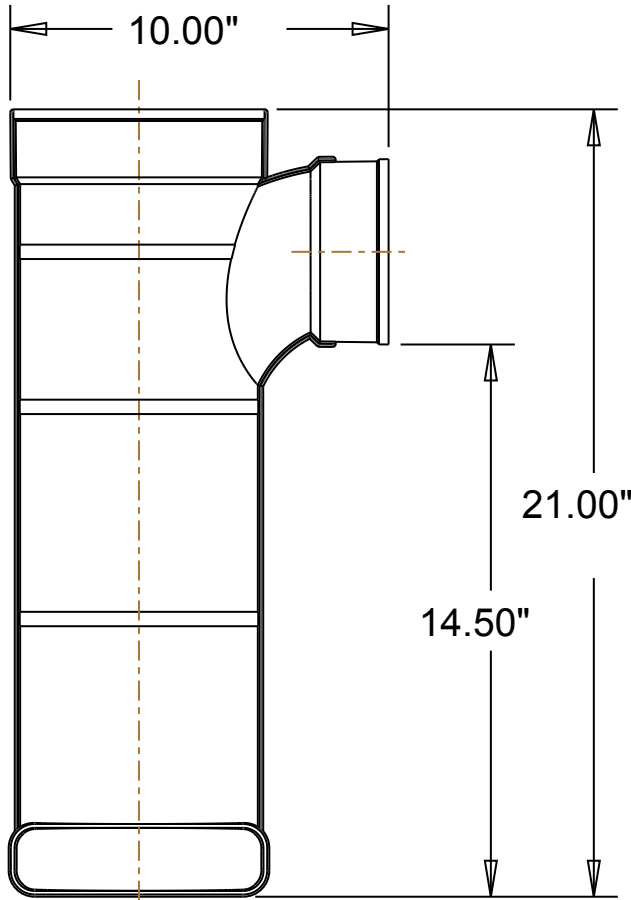

Ø 6.00"

(317) 346-4110
www.drainagesolutionsinc.com

Ø 4.25" BUSHING
(SDR35)

Material: High-Impact ABS
Color: White

Drainage and Septic Products

(317) 346-4110
www.drainagesolutionsinc.com

PART NAME: 6" T-BAFFLE

PART #: TB-6