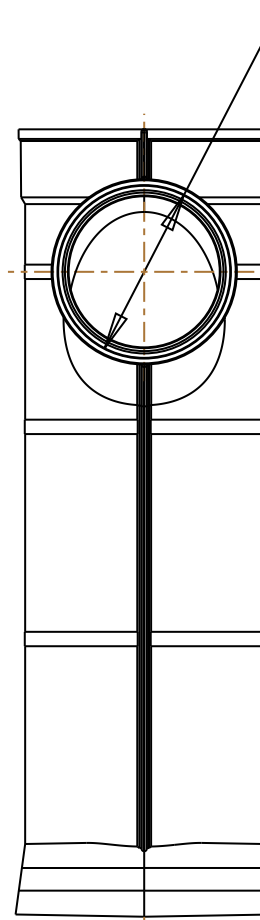

Ø 6.00"

(317) 346-4110
www.drainagesolutionsinc.com

Ø 4.25" BUSHING
(SDR35)

Material: High-Impact ABS
Color: White

Drainage and Septic Products

(317) 346-4110
www.drainagesolutionsinc.com

PART NAME: 6" T-BAFFLE

PART #: TB-6