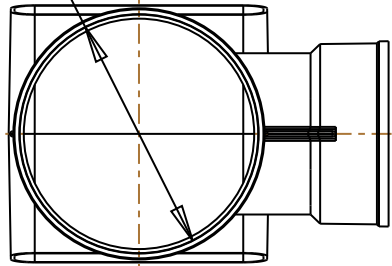

Ø 6.00"

(317) 346-4110
www.drainagesolutionsinc.com

Ø 4.25" BUSHING
(SDR35)

Material: High-Impact ABS
Color: White

Drainage and Septic Products

(317) 346-4110
www.drainagesolutionsinc.com

PART NAME: 6" T-BAFFLE