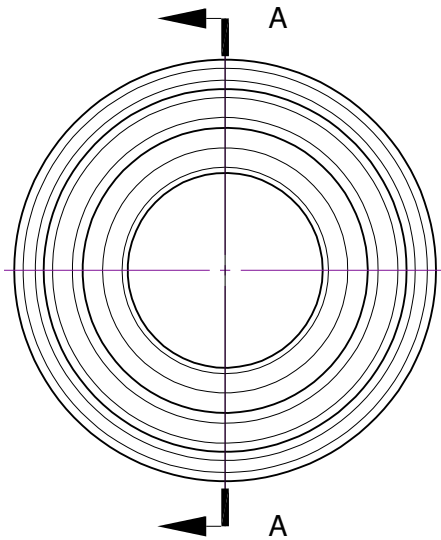

(317)346-4110
www.drainagesolutionsinc.com

**DRAINAGE
SOLUTIONS, INC**

Section A-A

BEE VALVE, INC

TITLE/DESC

**X STYLE
CAM ADAPTER**

MATERIAL
PVC

THIS DOCUMENT CONTAINS PROPRIETARY INFORMATION AND MAY NOT BE DISCLOSED TO OTHERS FOR ANY PURPOSE, NOR USED FOR MANUFACTURING PURPOSES WITHOUT THE WRITTEN PERMISSION OF BEE VALVE INC

DATE
04/18/16

PART NO
125-X

REV