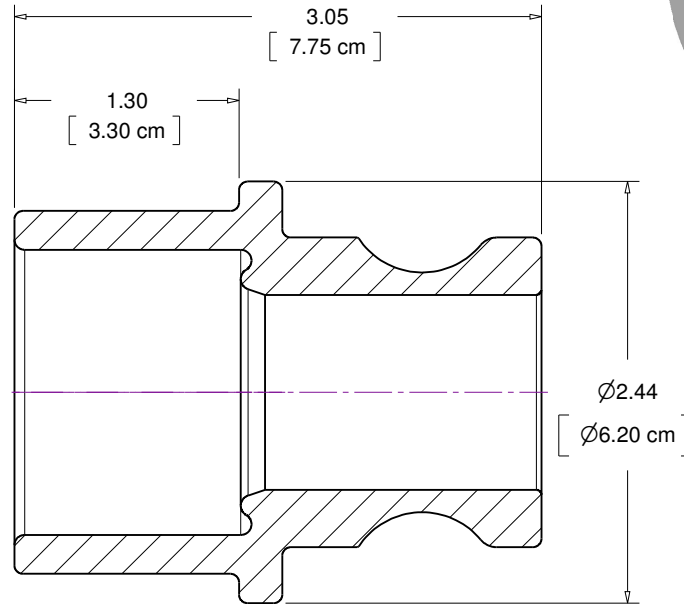

(317)346-4110
www.drainagesolutionsinc.com

**DRAINAGE
SOLUTIONS, INC**

Section A-A

BEE VALVE, INC

TITLE/DESC

**X STYLE
CAM ADAPTER**

MATERIAL
PVC

THIS DOCUMENT CONTAINS PROPRIETARY INFORMATION AND MAY NOT BE DISCLOSED TO OTHERS FOR ANY PURPOSE, NOR USED FOR MANUFACTURING PURPOSES WITHOUT THE WRITTEN PERMISSION OF BEE VALVE INC

DATE
04/18/16

PART NO
125-X

REV