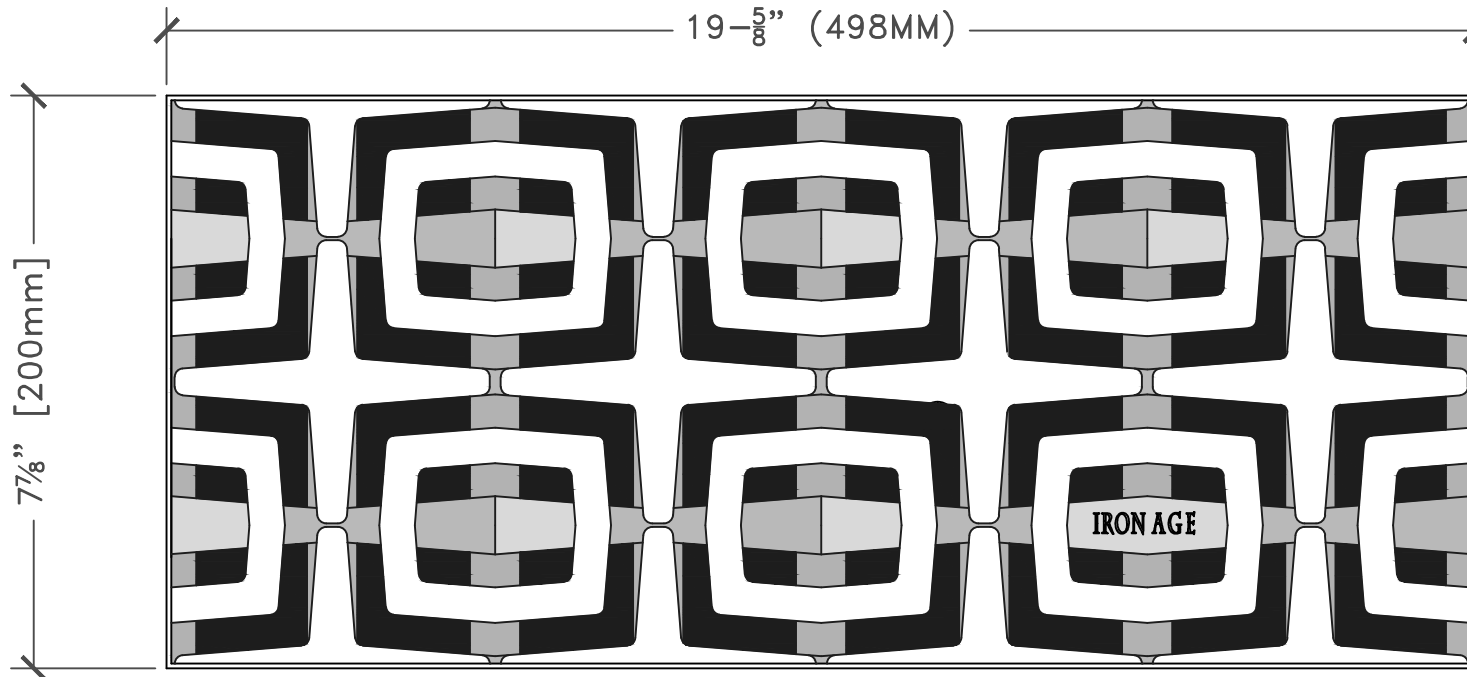

3 GRATES ARRAYED

TOP

NOTES:

1. Material: cast iron
2. Natural finish
3. Fits drain channels manufactured by: NDS; 8" Pro Series
5. Thickness at edge: $\frac{3}{4}$ "
6. No openings greater than $\frac{1}{2}$ "
7. Due to casting inconsistencies, all dimensions are nominal.

(317) 346-4110
www.drainagesolutionsinc.com

Carbochon 8" trench cover
drawing no. CAR.A.8x18

drawn by: CD
scale: NTS
date: 01/01/09

patent pending
© 2009 Iron Age Designs