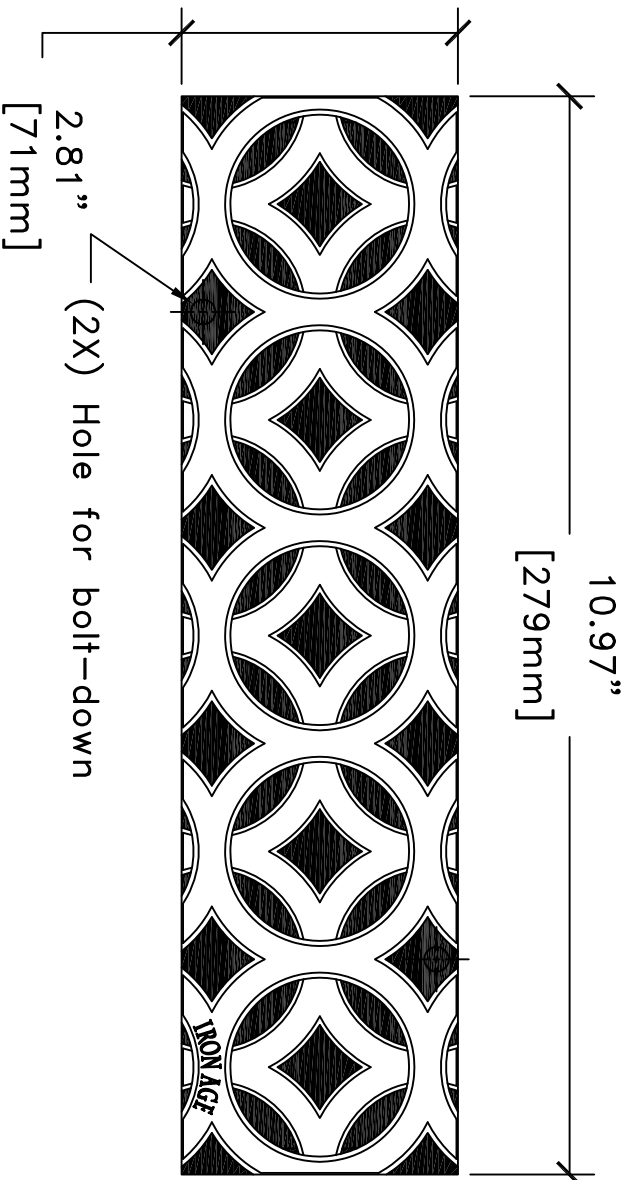

5 GRATES ARRAYED

TOP

IRON AGE
DESIGNS

DRAINAGE
SOLUTIONS, INC
SUPPLIER / DISTRIBUTOR

(317) 346-4110
www.drainagesolutionsinc.com

NOTES:

1. Material: cast iron
2. Natural finish
3. Total thickness: 1/4"
4. Fits drain channels
5. No openings greater than 1/2"
6. Due to casting inconsistencies, all dimensions are nominal.

manufactured by:

NDS; Mini Channel™

patent pending

© 2007 Iron Age Designs

Interlaken 3"
drawing no. INT.N.03x11

drawn by: CD
scale: NTS
date: 03/9/07