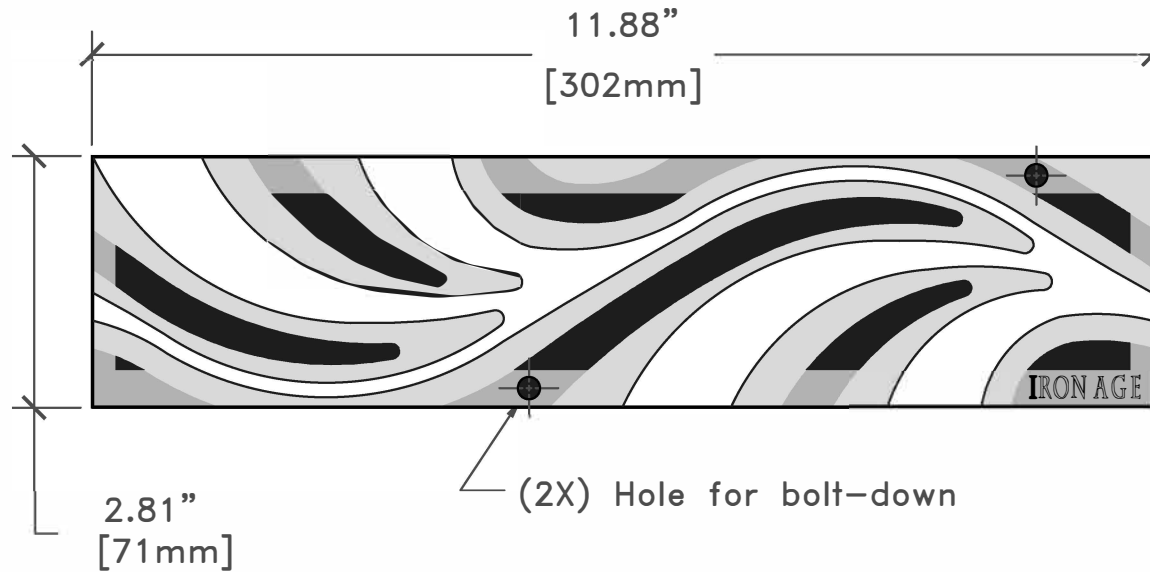

# 5 GRATES ARRAYED

TOP

## NOTES:

1. Material: cast iron
2. Natural finish
3. Total thickness: 1/4"
4. Fits drain channels manufactured by: NDS; Mini Channel™
5. No openings greater than 3/8"
6. Free Drain Area = 17%
7. Due to casting inconsistencies, all dimensions are nominal.