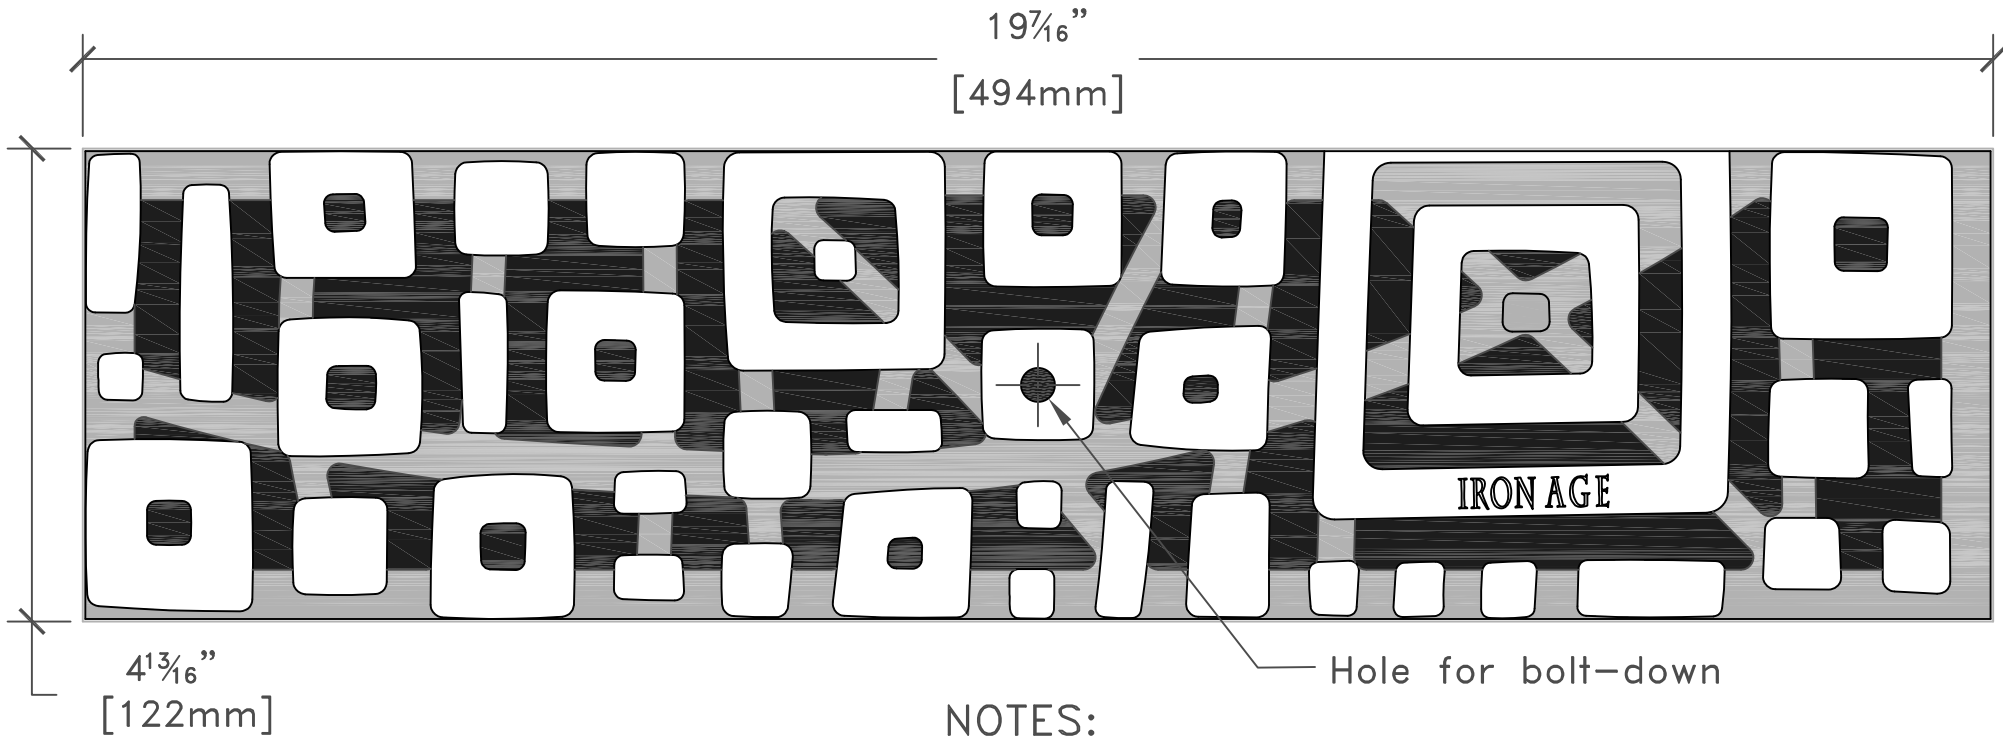

3 GRATES ARRAYED

TOP

NOTES:

1. Material: cast iron
2. Natural finish
3. Total thickness: 13/16"
4. Fits drain channels manufactured by:
5. No openings greater than 1/2"
6. Due to casting inconsistencies all dimensions are nominal.

IRON AGE
DESIGNS

(317)346-4110
www.drainagesolutionsinc.com

ABT® PolyDrain®
ACO™ K100/K100S, KS100
MEA® 1000 Series

© 2009 Iron Age Designs

Sunset 5"x20" Trench Grate drawn by: CD
drawing no. SUS.A.05x20 scale: NTS
date: 01/01/09