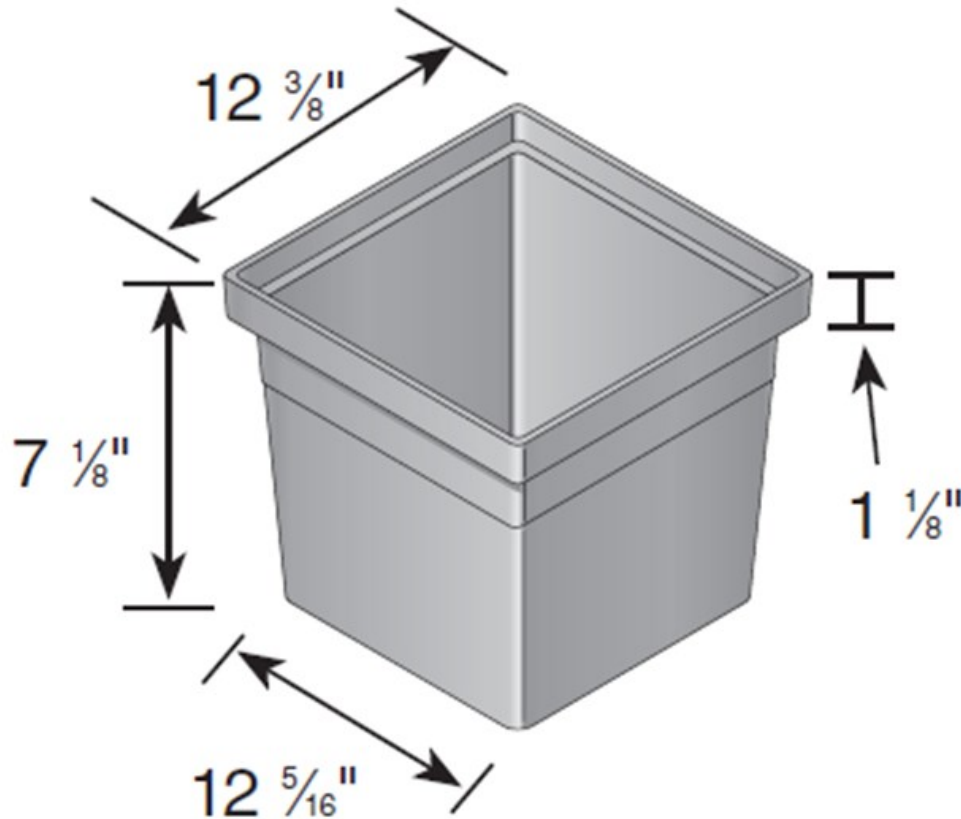

## 12" x 12" CATCH BASIN RISER

Material: Styrene  
Colors: Black (1216)  
Use with 12" X 12" Catch Basins