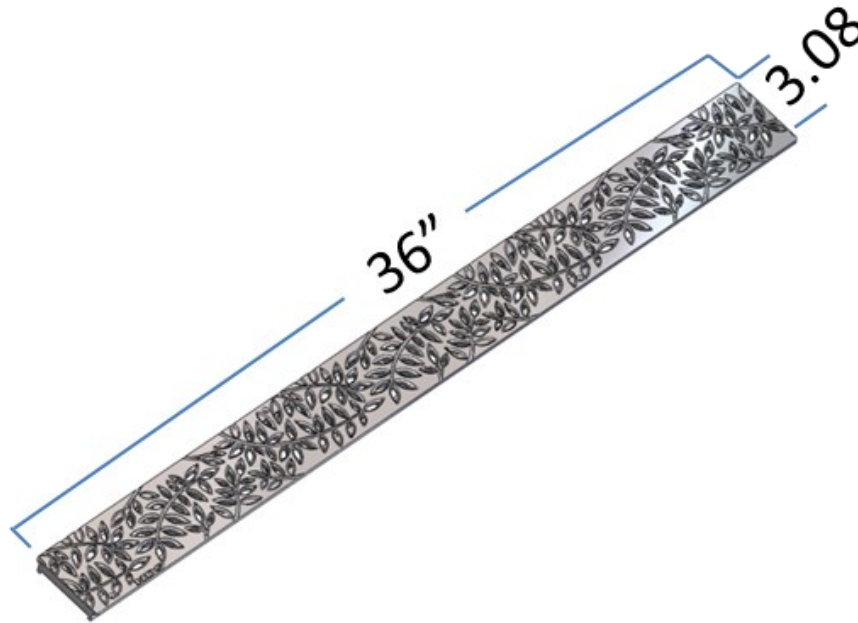

# BOTANICAL 36" MINI CHANNEL DECORATIVE GRATE

Material: Polypropylene  
 Colors: Black (554), Gray (554GY), Green (554GR),  
 Sand (554S)  
 Fits: Use with NDS Mini Channel  
 Opening: 16.32 in<sup>2</sup> open space  
 Will accommodate 49.93 gallons per minute with 1/2"  
 of head

### ADA Compliance

NDS provides a wide selection of grates that are compliant with the Americans with Disabilities Act. The ADA Accessibility Guidelines For Buildings and Facilities Section 4.5.4 specifies that ground and floor grates "shall have spaces no greater than 1/2 in (13 mm) wide in one direction."

Like to find out more about ADA compliance and NDS? Send us your question and we'd be happy to help.

WEIGHT = 0.852 LBS  
 HEIGHT = 0.524  
 ADA COMPLIANT