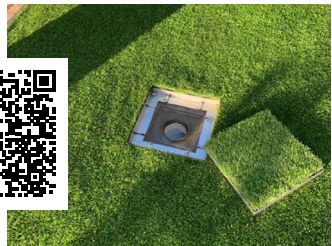

Geosynthetics

- Geogrids
- Non-Woven Geotextiles
- Landscape Fabrics
- Woven Geotextile

Soil stabilization and separation solutions engineered for long-term performance landscape performance.

- Access Covers
- Drain Covers
- Skimmer Covers
- Manhole Covers

Clean, secure and concealed access solutions designed to blend seamlessly into finished landscapes.

- Catch Basin Grates
- Pipe Grates
- Decorative Grates
- Trench Drain Grates

Stylish decorative grates engineered to fit existing drain bodies from major manufacturers.