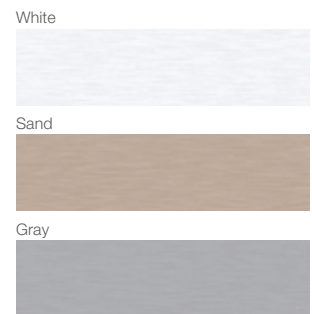

Slim Channel Grates – Patterns & Colors

Grates are ADA compliant and heelproof

(317) 346-4110

DRAINAGE SOLUTIONS, INC. www.drainagesolutionsinc.com