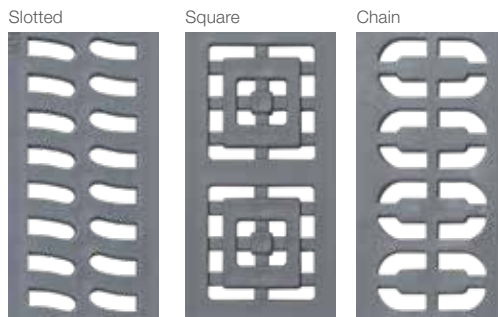

Slim Channel Grates – Patterns & Colors

Grates are ADA compliant and heelproof

(317) 346-4110

DRAINAGE SOLUTIONS, INC. www.drainagesolutionsinc.com