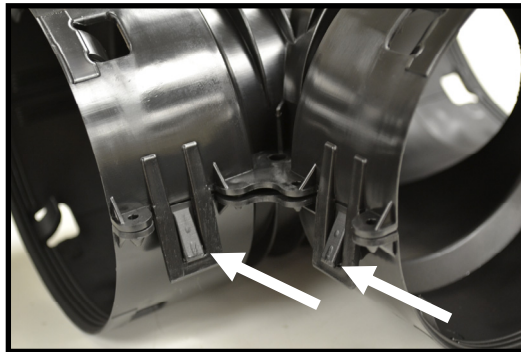

# EZTee Instructions

1.) Prior to folding tee, flex all tabs inward for a secure connection.

2.) Fold tee and ensure all four latches are hooked.

3.) Install "This Side Up" (noted on EZTee).

(317) 346-4110