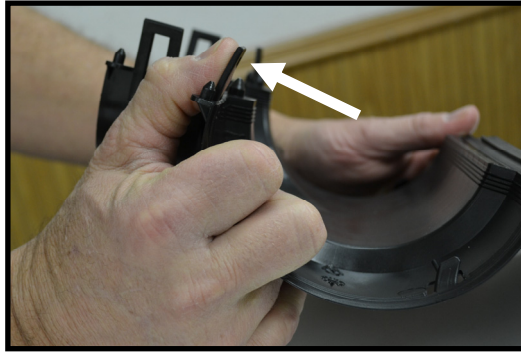

# EZTee Instructions

1.) Prior to folding tee, flex all tabs inward for a secure connection.

2.) Fold tee and ensure all four latches are hooked.

3.) Install "This Side Up" (noted on EZTee).

(317) 346-4110