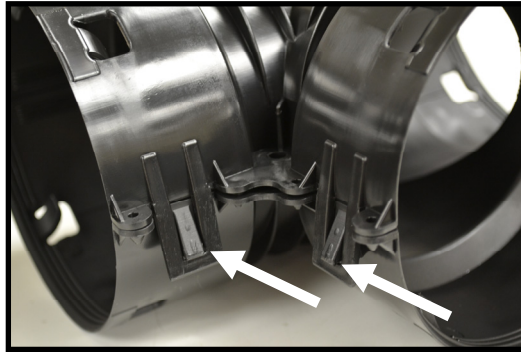

EZTee Instructions

1.) Prior to folding tee, flex all tabs inward for a secure connection.

2.) Fold tee and ensure all four latches are hooked.

3.) Install "This Side Up" (noted on EZTee).

Agri Drain
CORPORATION