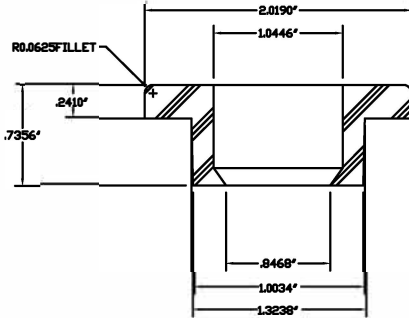

PART/PRINT #:
AKP10020

PART DESCRIPTION:
NEOPRENE ADAPTAFLX 0.750"

SCALE:
NOT TO SCALE

REVISION:
002

DATE:
8/29/03

THIS DRAWING IS THE SOLE PROPERTY OF AK INDUSTRIES INC.

DRAINAGE SOLUTIONS, INC

10000 Highway 100, Suite 100, Plymouth, IN 46563