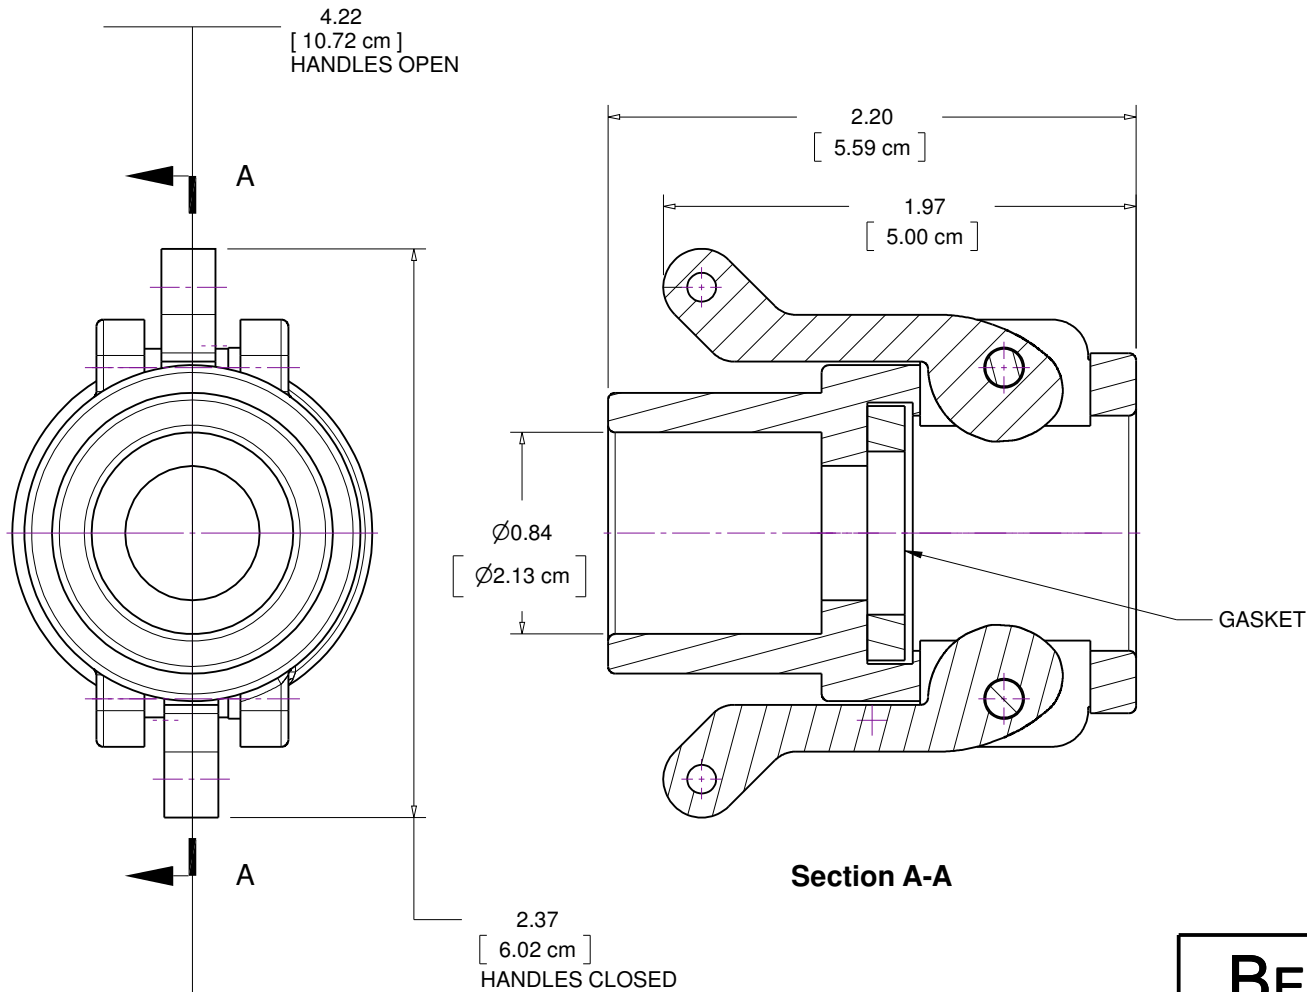

(317)346-4110
 www.drainagesolutionsinc.com

BEE VALVE, INC		
TITLE/DESC Y STYLE CAM COUPLER		
MATERIAL PVC	DATE 04/21/16	REV
PART NO 050-Y		

THIS DOCUMENT CONTAINS PROPRIETARY INFORMATION AND MAY NOT BE DISCLOSED TO OTHERS FOR ANY PURPOSE, NOR USED FOR MANUFACTURING PURPOSES WITHOUT THE WRITTEN PERMISSION OF BEE VALVE INC