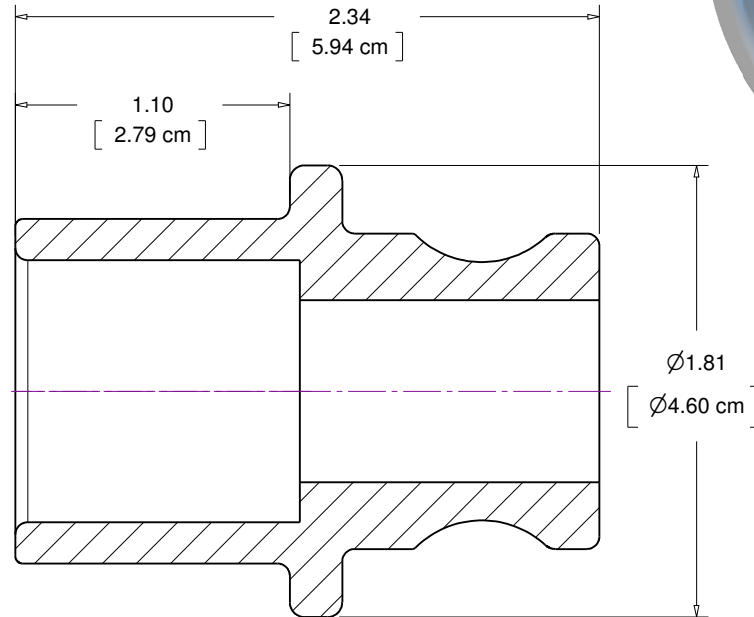

(317)346-4110
www.drainagesolutionsinc.com

Section A-A

BEE VALVE, INC

TITLE/DESC

**X STYLE
CAM ADAPTER**

MATERIAL
PVC

THIS DOCUMENT CONTAINS PROPRIETARY INFORMATION AND MAY NOT BE DISCLOSED TO OTHERS FOR ANY PURPOSE, NOR USED FOR MANUFACTURING PURPOSES WITHOUT THE WRITTEN PERMISSION OF BEE VALVE INC

DATE
04/18/16

PART NO
075-X

REV