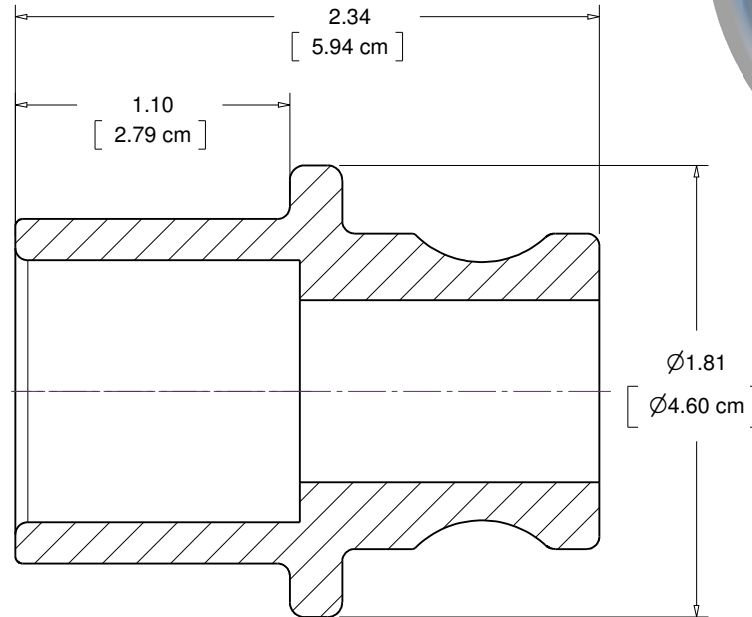

(317)346-4110
www.drainagesolutionsinc.com

Section A-A

BEE VALVE, INC

TITLE/DESC

**X STYLE
CAM ADAPTER**

MATERIAL
PVC

THIS DOCUMENT CONTAINS PROPRIETARY INFORMATION AND MAY NOT BE DISCLOSED TO OTHERS FOR ANY PURPOSE, NOR USED FOR MANUFACTURING PURPOSES WITHOUT THE WRITTEN PERMISSION OF BEE VALVE INC

DATE
04/18/16

PART NO
075-X

REV