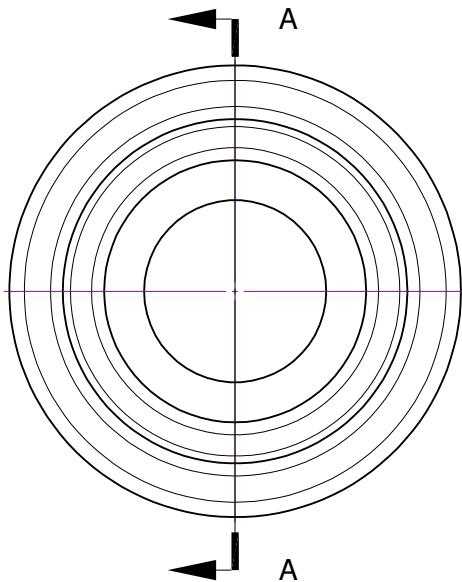

(317)346-4110
www.drainagesolutionsinc.com

Section A-A

BEE VALVE, INC

TITLE/DESC

**X STYLE
CAM ADAPTER**

MATERIAL
PVC

THIS DOCUMENT CONTAINS PROPRIETARY INFORMATION AND MAY NOT BE DISCLOSED TO OTHERS FOR ANY PURPOSE, NOR USED FOR MANUFACTURING PURPOSES WITHOUT THE WRITTEN PERMISSION OF BEE VALVE INC