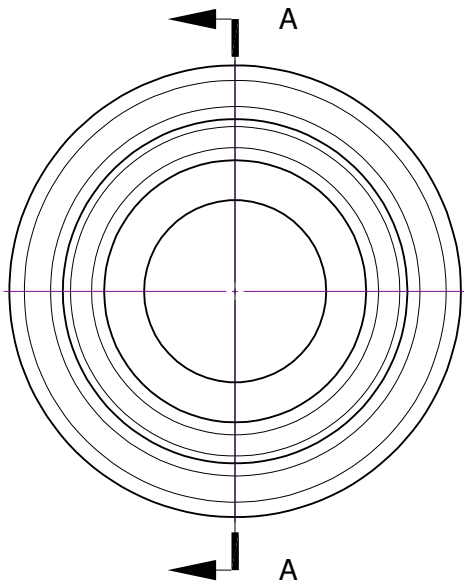

(317)346-4110
www.drainagesolutionsinc.com

Section A-A

BEE VALVE, INC

TITLE/DESC

**X STYLE
CAM ADAPTER**

MATERIAL
PVC

THIS DOCUMENT CONTAINS PROPRIETARY INFORMATION AND MAY NOT BE DISCLOSED TO OTHERS FOR ANY PURPOSE, NOR USED FOR MANUFACTURING PURPOSES WITHOUT THE WRITTEN PERMISSION OF BEE VALVE INC

DATE
04/18/16

PART NO
075-X

REV