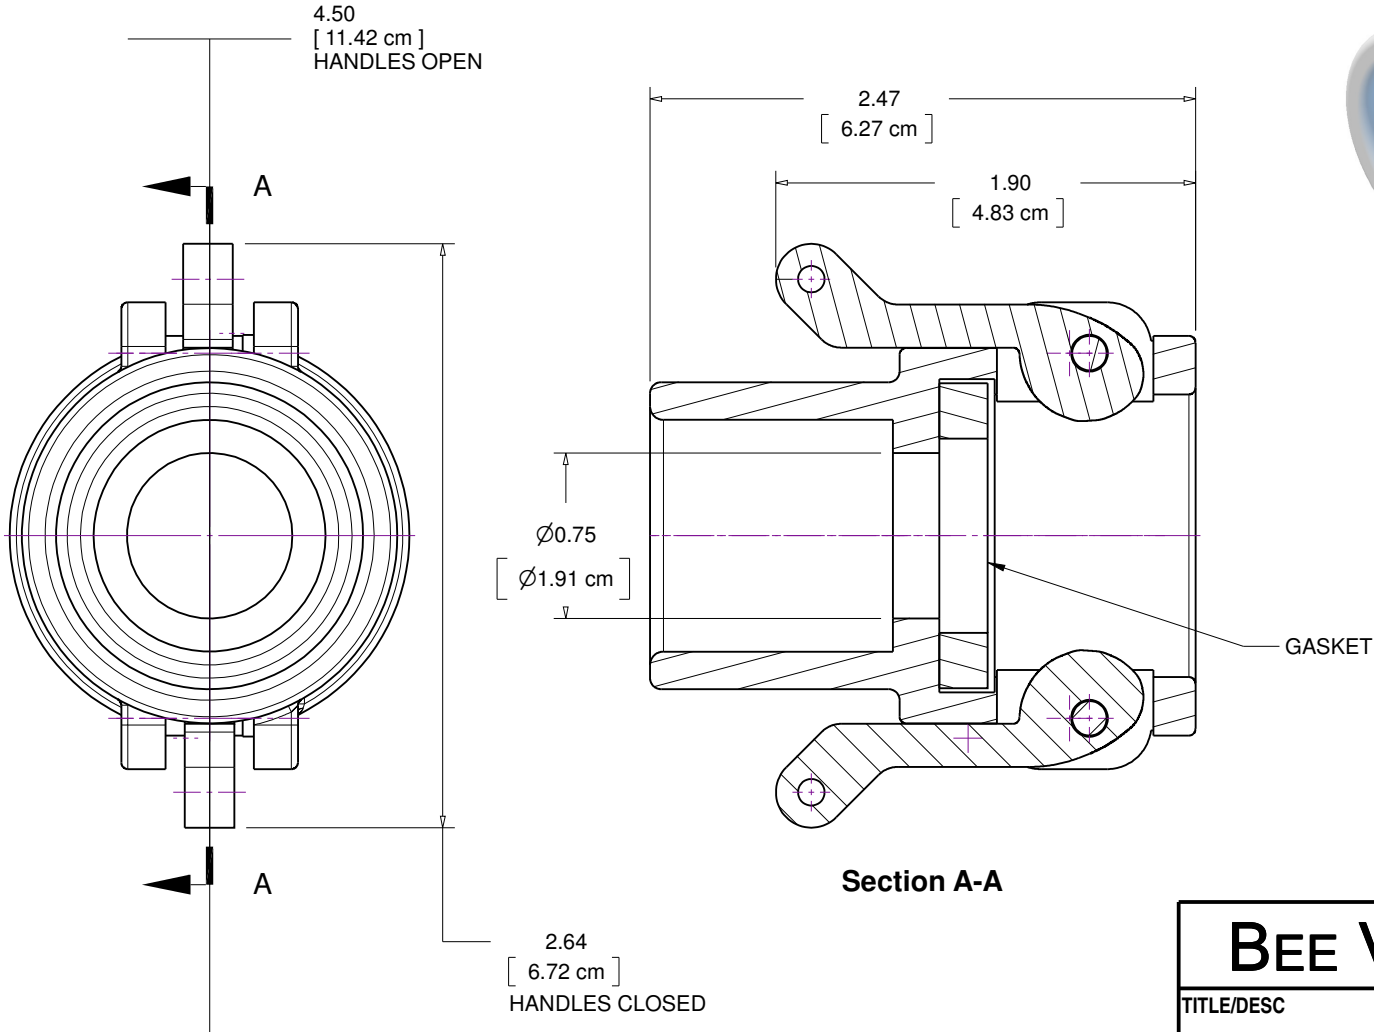

(317)346-4110
www.drainagesolutionsinc.com

BEE VALVE, INC			
TITLE/DESC Y STYLE CAM COUPLER			MATERIAL PVC
DATE 04/21/16		PART NO 075-Y	REV

THIS DOCUMENT CONTAINS PROPRIETARY INFORMATION AND MAY NOT BE DISCLOSED TO OTHERS FOR ANY PURPOSE, NOR USED FOR MANUFACTURING PURPOSES WITHOUT THE WRITTEN PERMISSION OF BEE VALVE INC