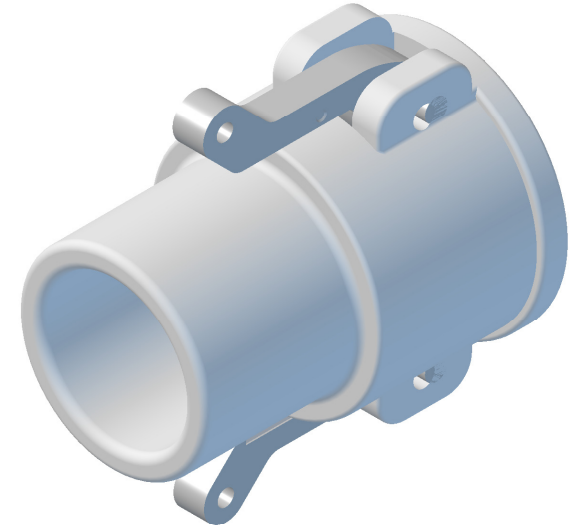

(317)346-4110  
www.drainagesolutionsinc.com

**DRAINAGE**  
SOLUTIONS, INC

<b>BEE VALVE, INC</b>		
TITLE/DESC <b>Y STYLE CAM COUPLER</b>		
MATERIAL PVC		REV
DATE 04/21/16	PART NO <b>075-Y</b>	

THIS DOCUMENT CONTAINS PROPRIETARY INFORMATION AND MAY NOT BE DISCLOSED TO OTHERS FOR ANY PURPOSE, NOR USED FOR MANUFACTURING PURPOSES WITHOUT THE WRITTEN PERMISSION OF BEE VALVE INC