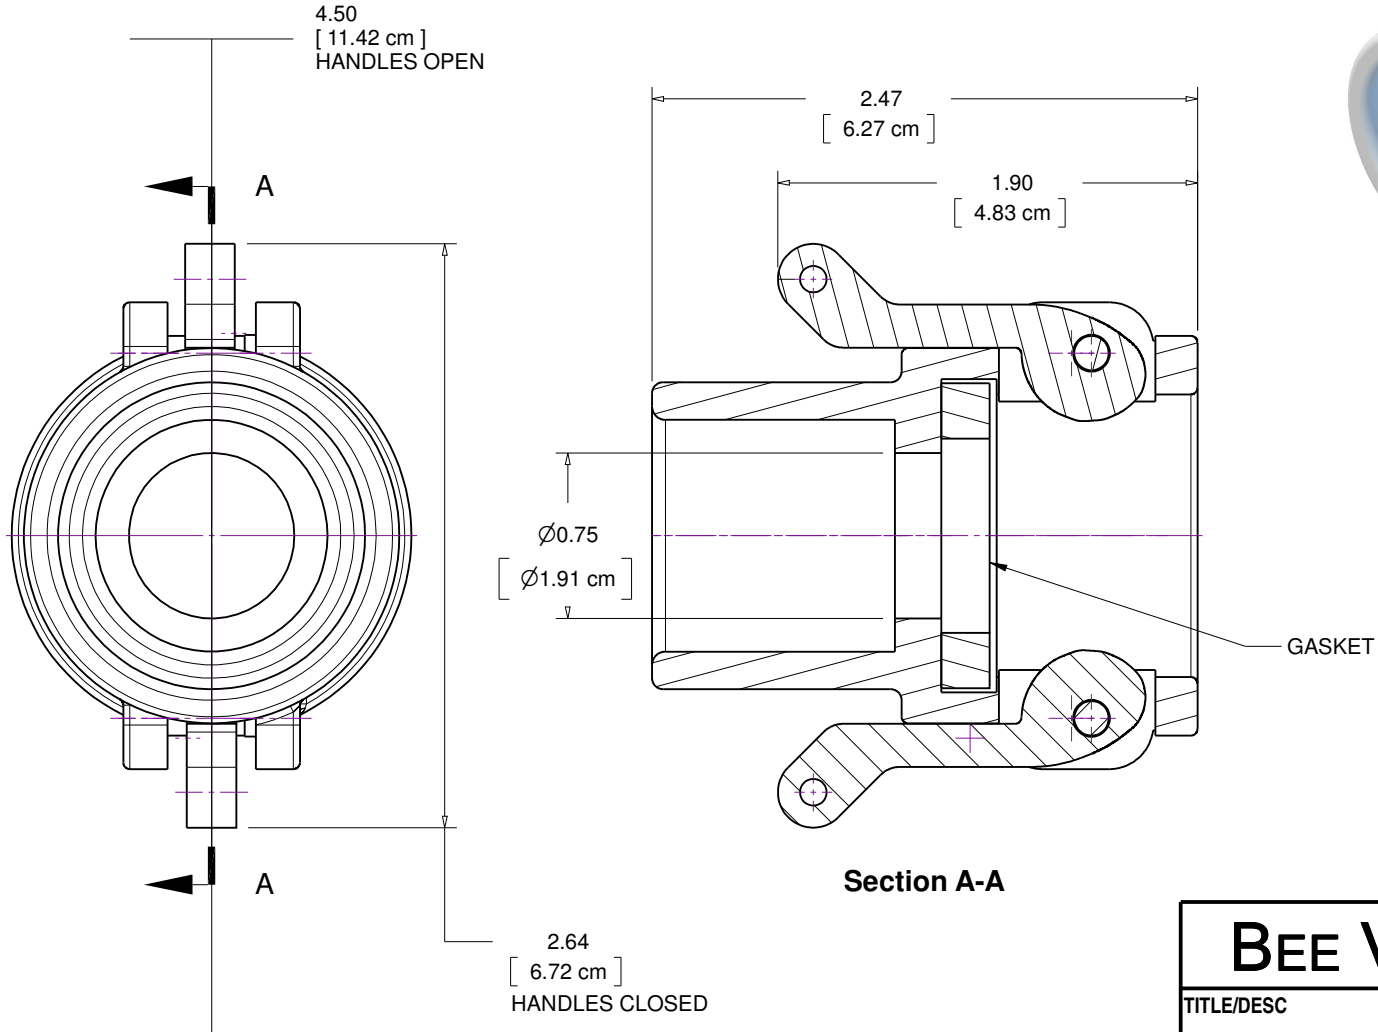

(317)346-4110  
www.drainagesolutionsinc.com

**DRAINAGE**  
SOLUTIONS, INC

<b>BEE VALVE, INC</b>		
TITLE/DESC <b>Y STYLE CAM COUPLER</b>		
MATERIAL PVC		REV
DATE 04/21/16	PART NO <b>075-Y</b>	

THIS DOCUMENT CONTAINS PROPRIETARY INFORMATION AND MAY NOT BE DISCLOSED TO OTHERS FOR ANY PURPOSE, NOR USED FOR MANUFACTURING PURPOSES WITHOUT THE WRITTEN PERMISSION OF BEE VALVE INC